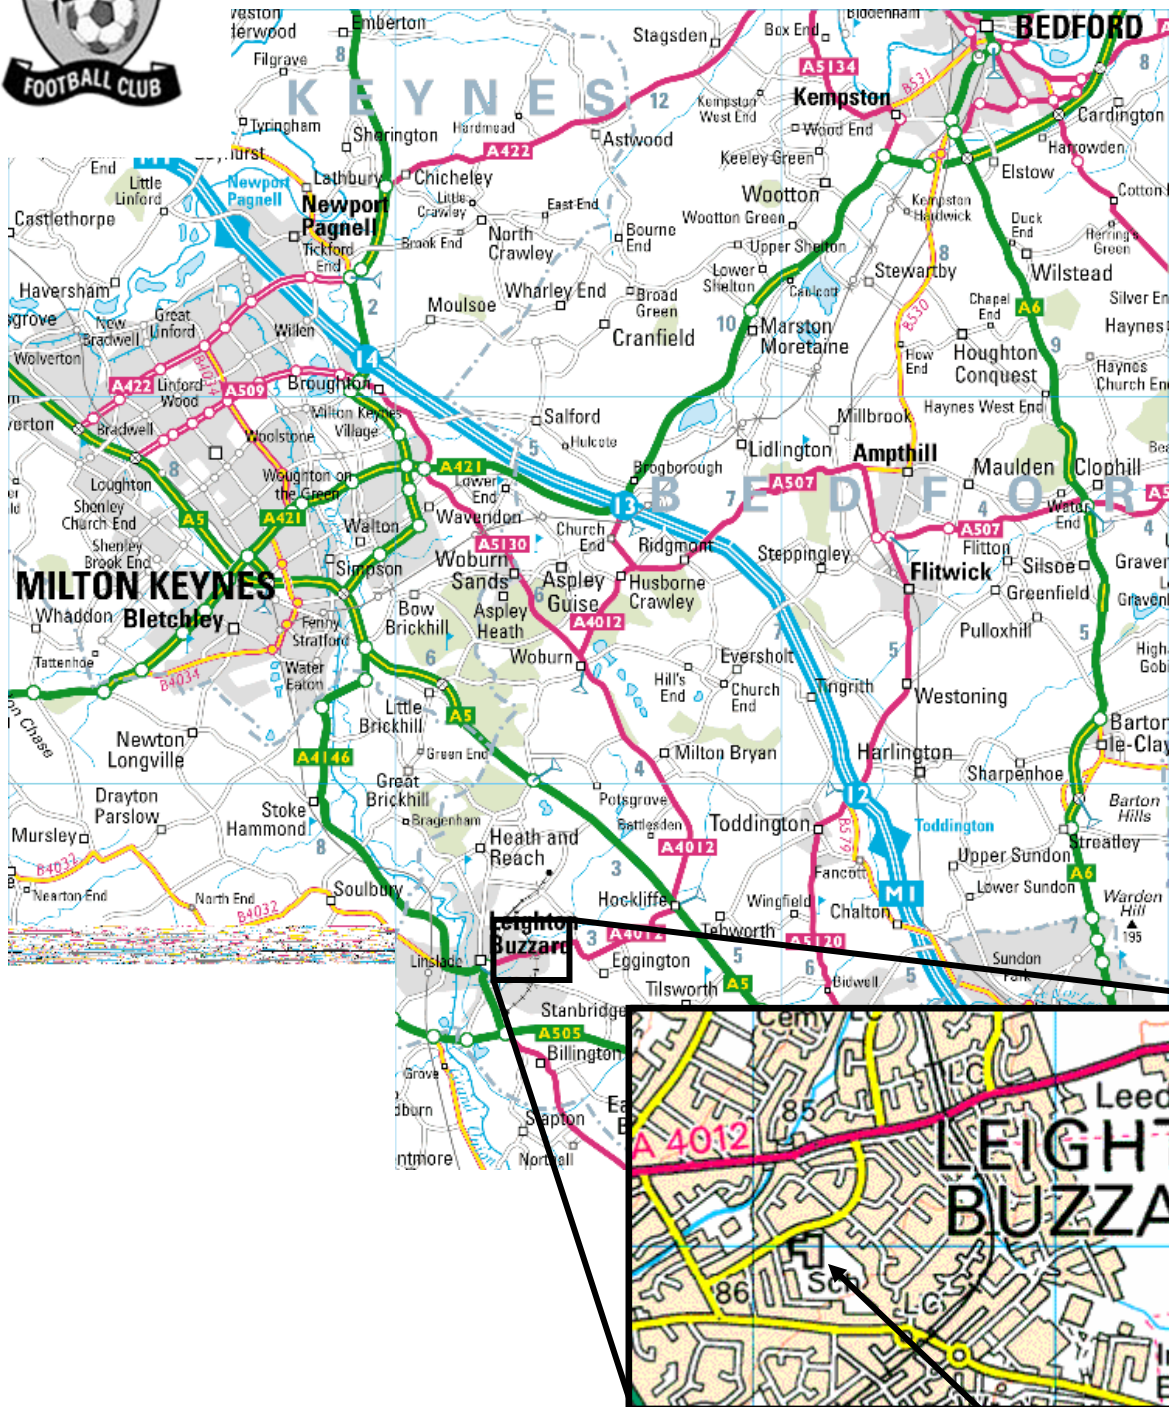

Ground Directions

Woodside Rover's

Directions:

- Take A421 to M1 junction 13
- Continue over M1 towards Aspley Guise A507.
- Turn left and continue on A507 (SP Amptill & Woburn), follow to end.
- Turn right onto Turnpike Road A4012 (SP Woburn), and follow to end.
- At T-Junction turn left into Woburn (SP Leighton Buzzard).
- Continue through Woburn on A4012 (SP Leighton Buzzard), and follow to end.
- At Hockcliffe, turn left onto the A5 (SP Leighton Buzzard, London, Dunstable).
- Take next right onto A4012 (SP Leighton Buzzard).
- Follow into Leighton Buzzard.
- At traffic lights, turn left into Brooklands Drive.
- Take second entrance into Brooklands Middle School on left hand side.

**Woodside
Rover's Ground**