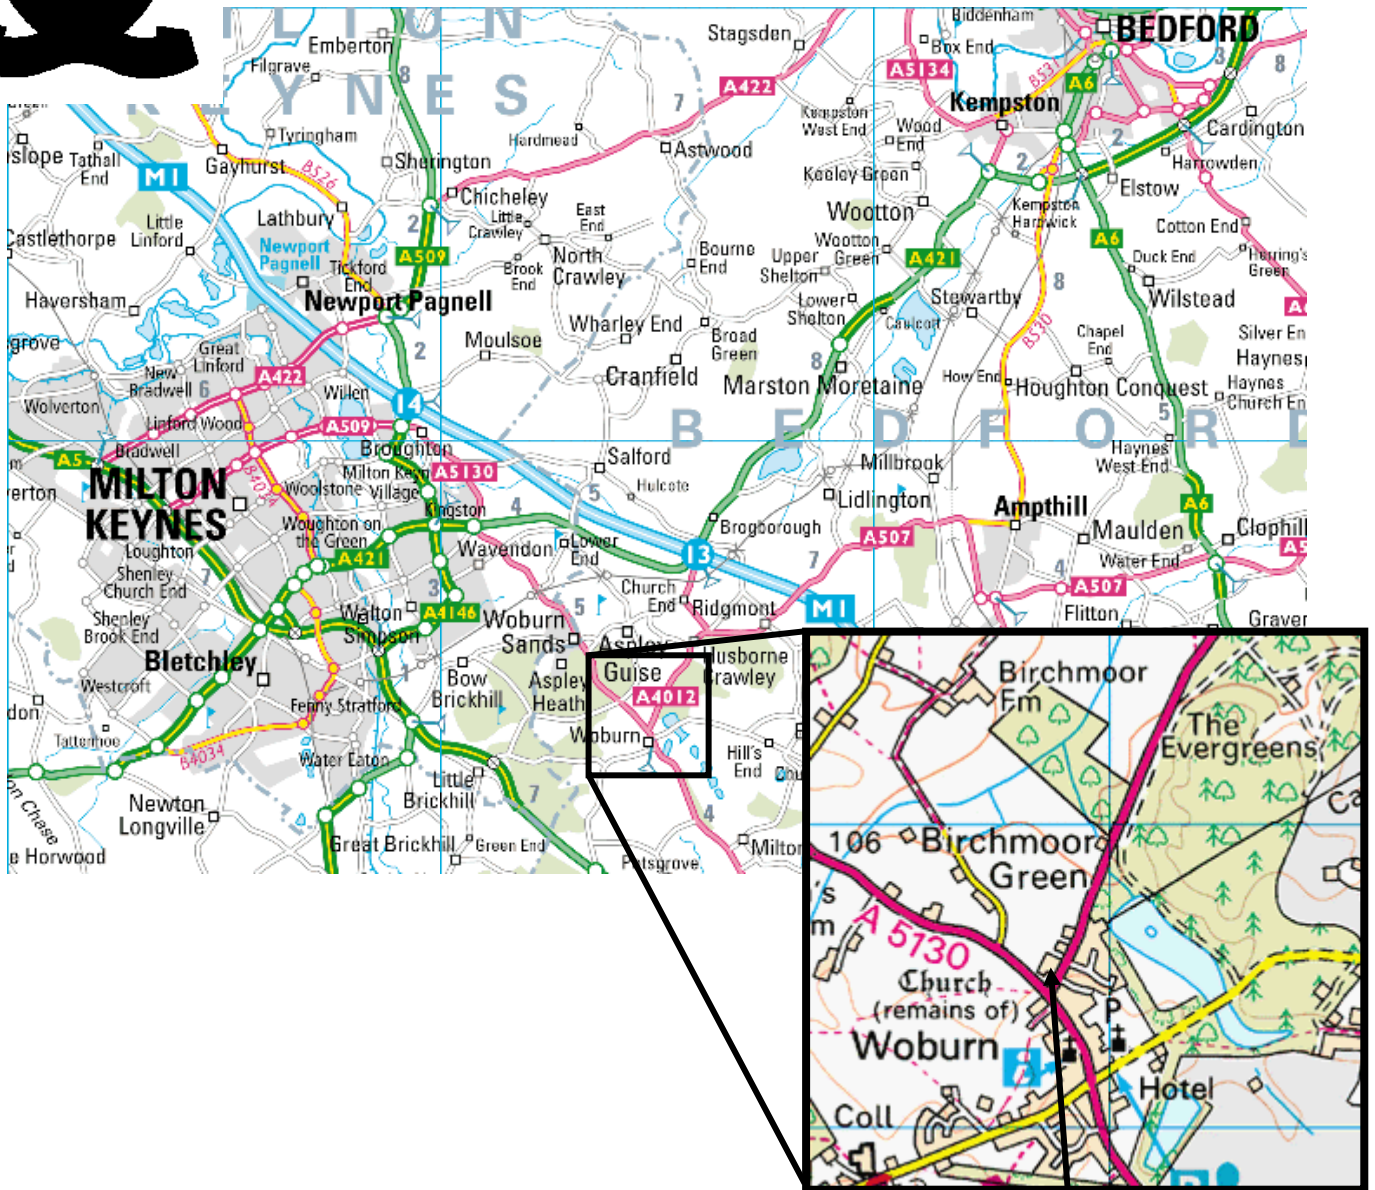

KEMPSTON

Ground Directions

Woburn Lions

Woburn Lions Ground
Woburn Village Hall

Directions:

- Take A421 to M1 junction 13
- Continue over M1 towards Aspley Guise A507.
- Turn left and continue on A507 (SP Amphill & Woburn), follow to end.
- Turn right onto Turnpike Road A4012 (SP Woburn).
- Upon entering Woburn, turn right into Village Hall car Park