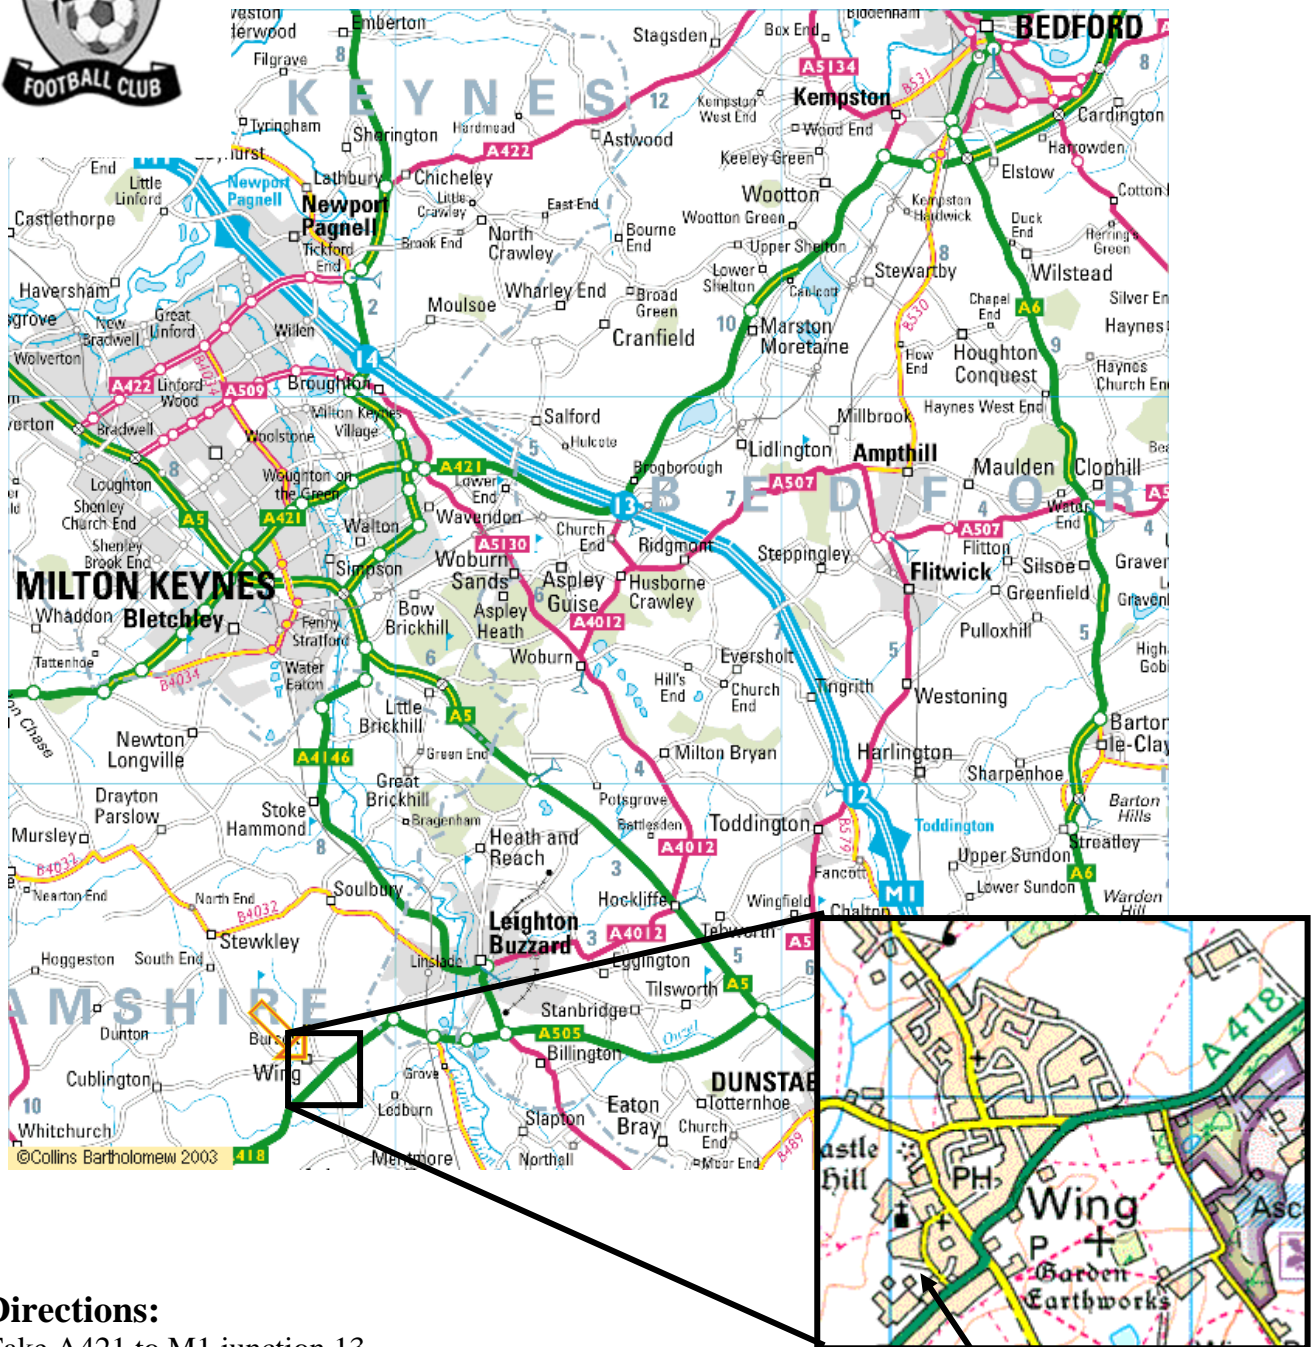

Ground Directions

Wing Raider's

Directions:

- Take A421 to M1 junction 13
- Continue over M1 towards Aspley Guise A507.
- Turn left and continue on A507 (SP Amptill & Woburn), follow to end.
- Turn right onto Turnpike Road A4012 (SP Woburn), and follow to end.
- At T-Junction turn left into Woburn (SP Leighton Buzzard).
- Continue through Woburn on A4012 (SP Leighton Buzzard), and follow to end.
- At Hockcliffe, turn left onto the A5 (SP London, Dunstable).
- Continue on A5 to roundabout with A505.
- At roundabout, turn right onto A505 (SP Leighton Buzzard, Aylesbury).
- At roundabout, continue straight on A505 (SP Aylesbury).
- At roundabout, turn left onto A418 (SP Aylesbury).
- Continue through Wing, go round S-Bend on A418, (See Inset)
- Just past the Dove Curry House, turn right (SP Saxon Church).
- Take 2nd left into Overstone School.

**Wing Raider's
Ground**