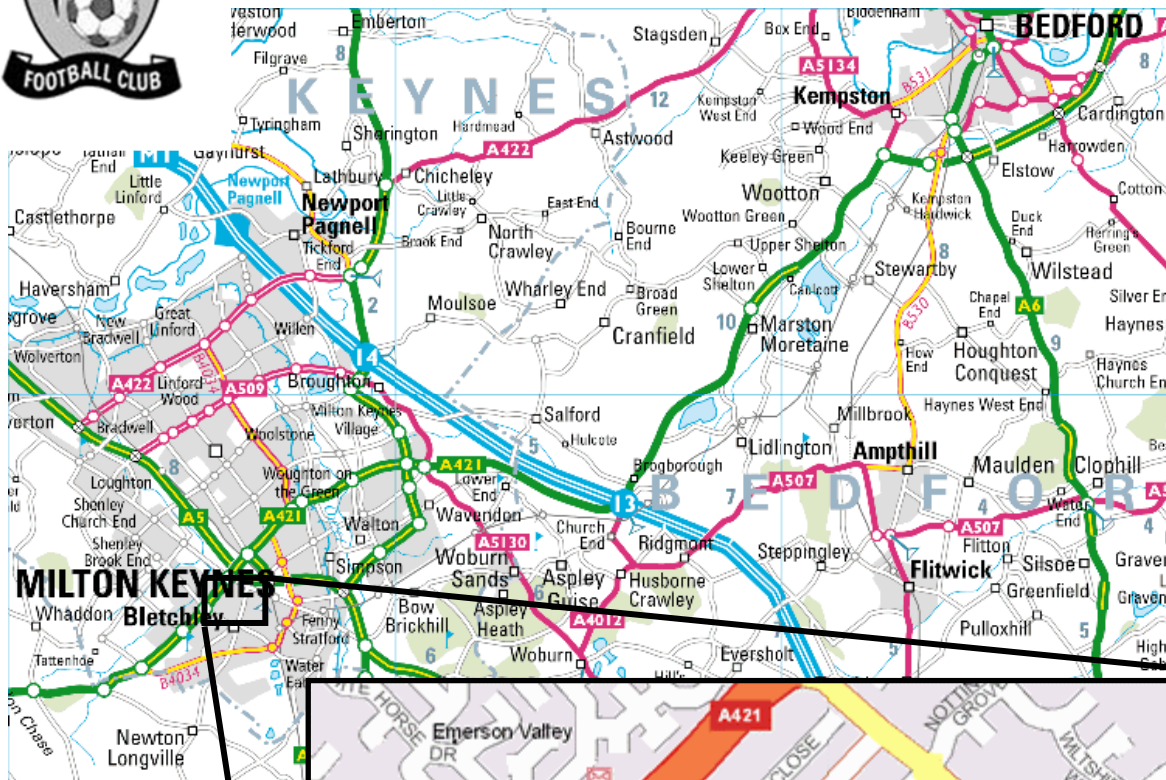

Ground Directions

Water Eaton Youth AFC

Directions:

- Take A421 to M1 junction 13
- Go over M1 and continue on A421 to Milton Keynes.
- At roundabout, take 3rd exit onto Standing Way (H8), A421.
- Follow Standing Way through Milton Keynes and cross A5.
- At roundabout with Watling Street, go straight on.
- At next roundabout, turn left into Shenley Road and follow to end.
- At junction turn right into Whaddon Way.
- Take next right into Derwent Drive.
- Turn into Bletchley Youth Club in about 200 yards on left.

Water Eaton Youth AFC
(Bletchley Youth Club)