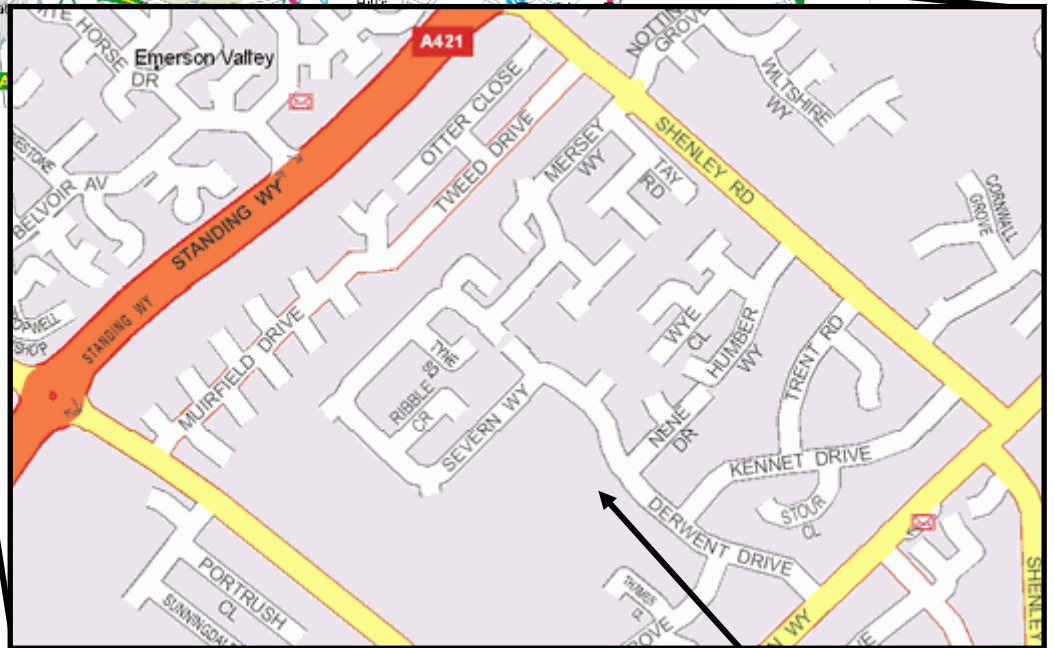

Ground Directions

Water Eaton Youth AFC

Directions:

- Take A421 to M1 junction 13
- Go over M1 and continue on A421 to Milton Keynes.
- At roundabout, take 3rd exit onto Standing Way (H8), A421.
- Follow Standing Way through Milton Keynes and cross A5.
- At roundabout with Watling Street, go straight on.
- At next roundabout, turn left into Shenley Road and follow to end.
- At junction turn right into Whaddon Way.
- Take next right into Derwent Drive.
- Turn into Bletchley Youth Club in about 200 yards on left.

Water Eaton Youth AFC
(Bletchley Youth Club)