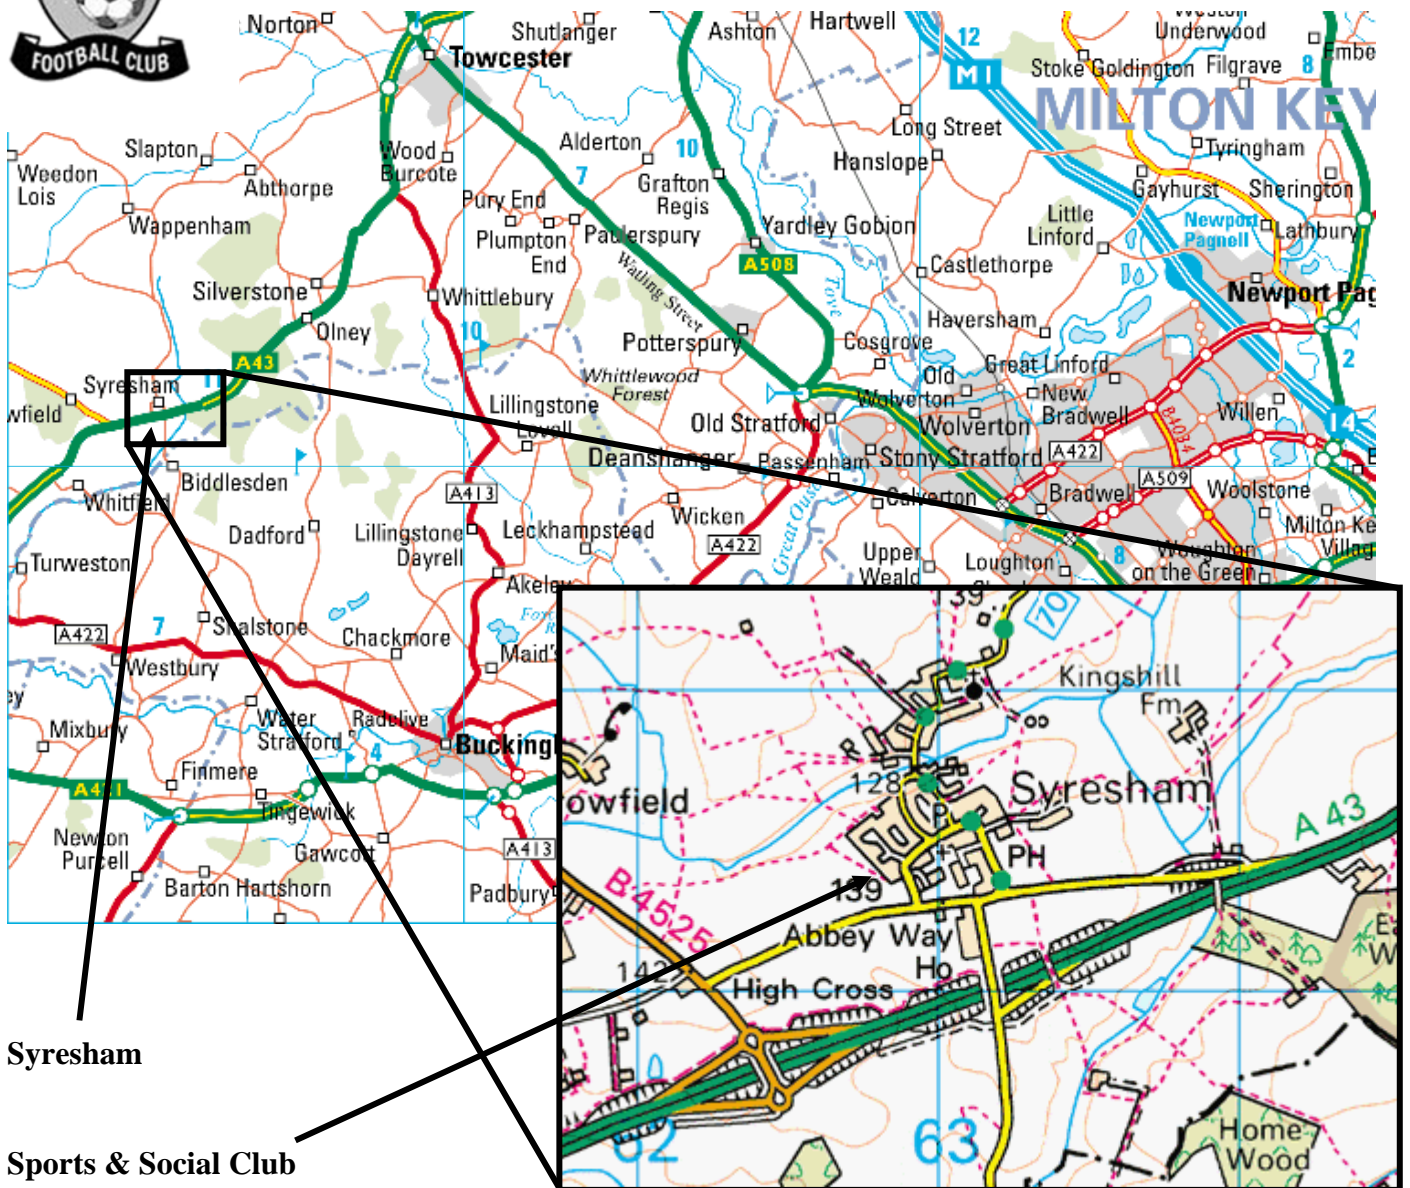

Ground Directions Syresham - Northamptonshire

Syresham

Sports & Social Club

Directions:

Take A422 to Milton Keynes.

Continue through Milton Keynes on A422 (H3, Monks Way) to the A5.

Turn right onto A5 and go north, SP Old Stratford, Towcester.

Continue on A5 through Towcester, turn right onto A43, SP Silverstone, Brackley.

Take slip road off A43 onto B4525, SP Banbury, Syresham (not 1st Syresham turn).

Take first right, then first left into Syresham.

Take first left to village hall and Syresham Sports & Social Club.