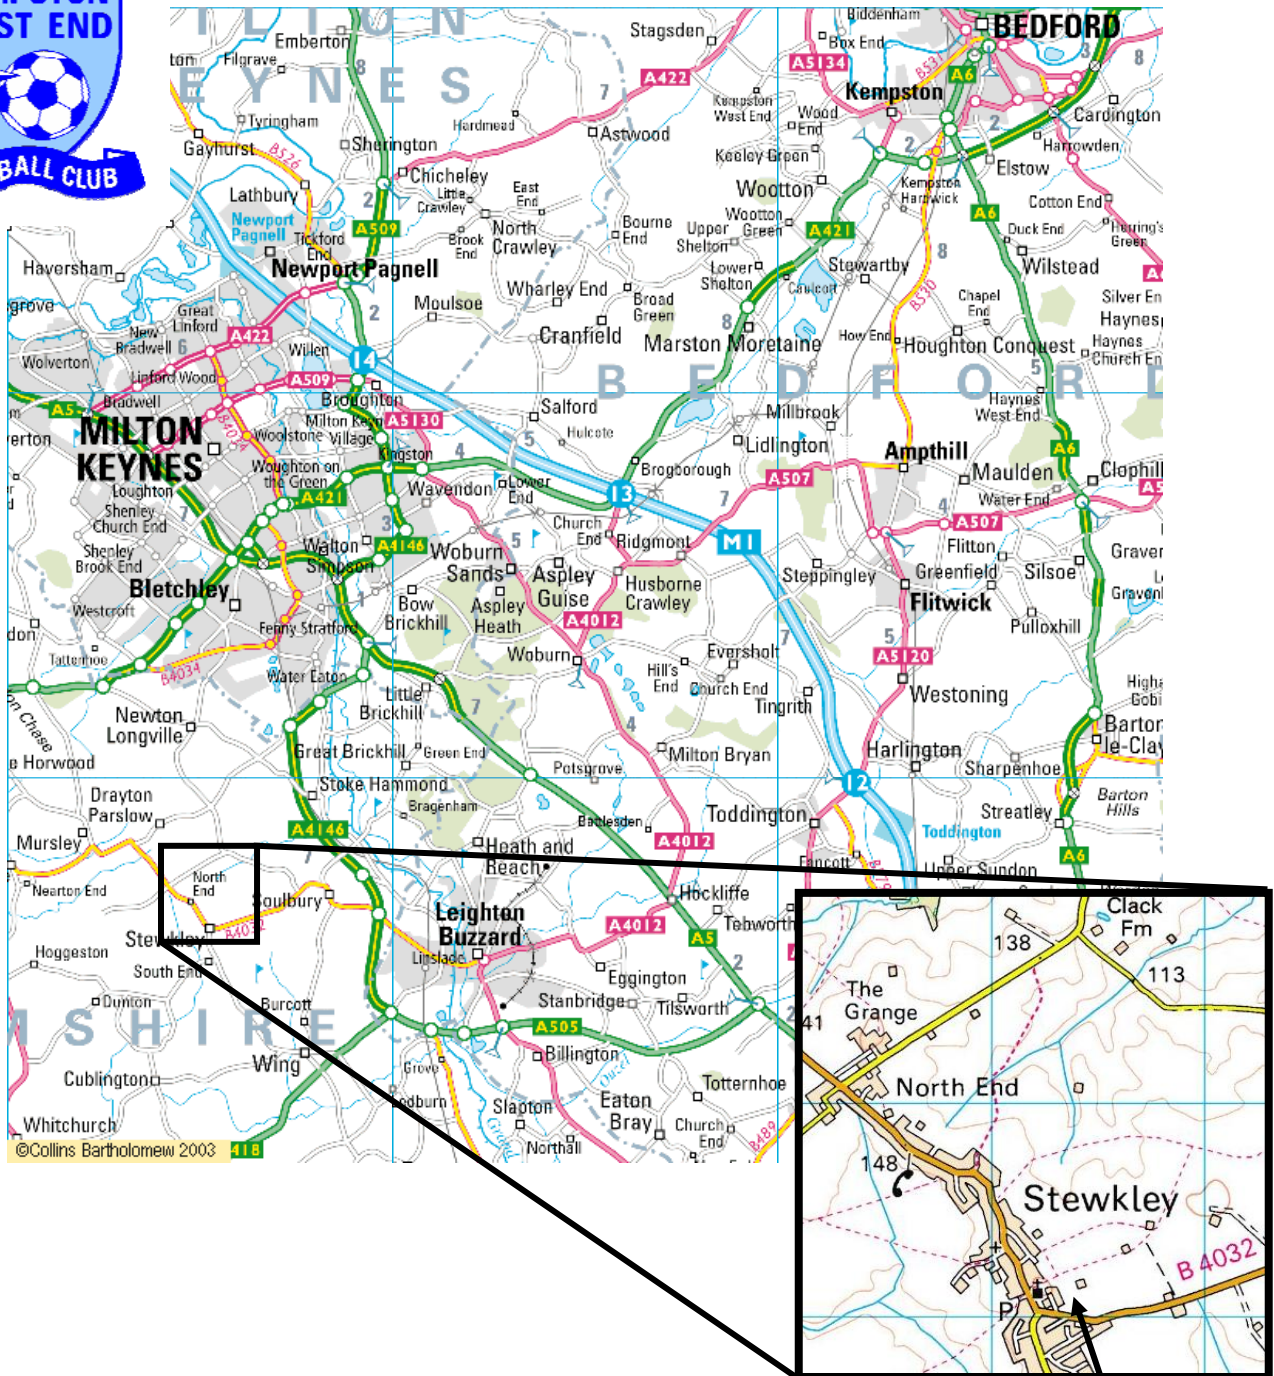

# Ground Directions

### Directions:

Take A421 to M1 junction 13

Continue over M1 through Aspley Guise to Woburn Sands.

At double mini-roundabout go straight on (SP Bow Brickhill, Bletchley).

At next mini-roundabout turn left (SP Bletchley).

At roundabout with A5, go straight on onto A4146 (SP Leighton Buzzard, Linslade)

At next 3 roundabouts go straight on towards Drayton Parslow.

At crossroads before Drayton Parslow, turn left, (SP Stewkley).

Follow to end and turn left onto B4032 into Stewkley.

Turn left in village toward Leighton Buzzard, ground on left in approx 50 yards.

**Stewkley's  
Ground**