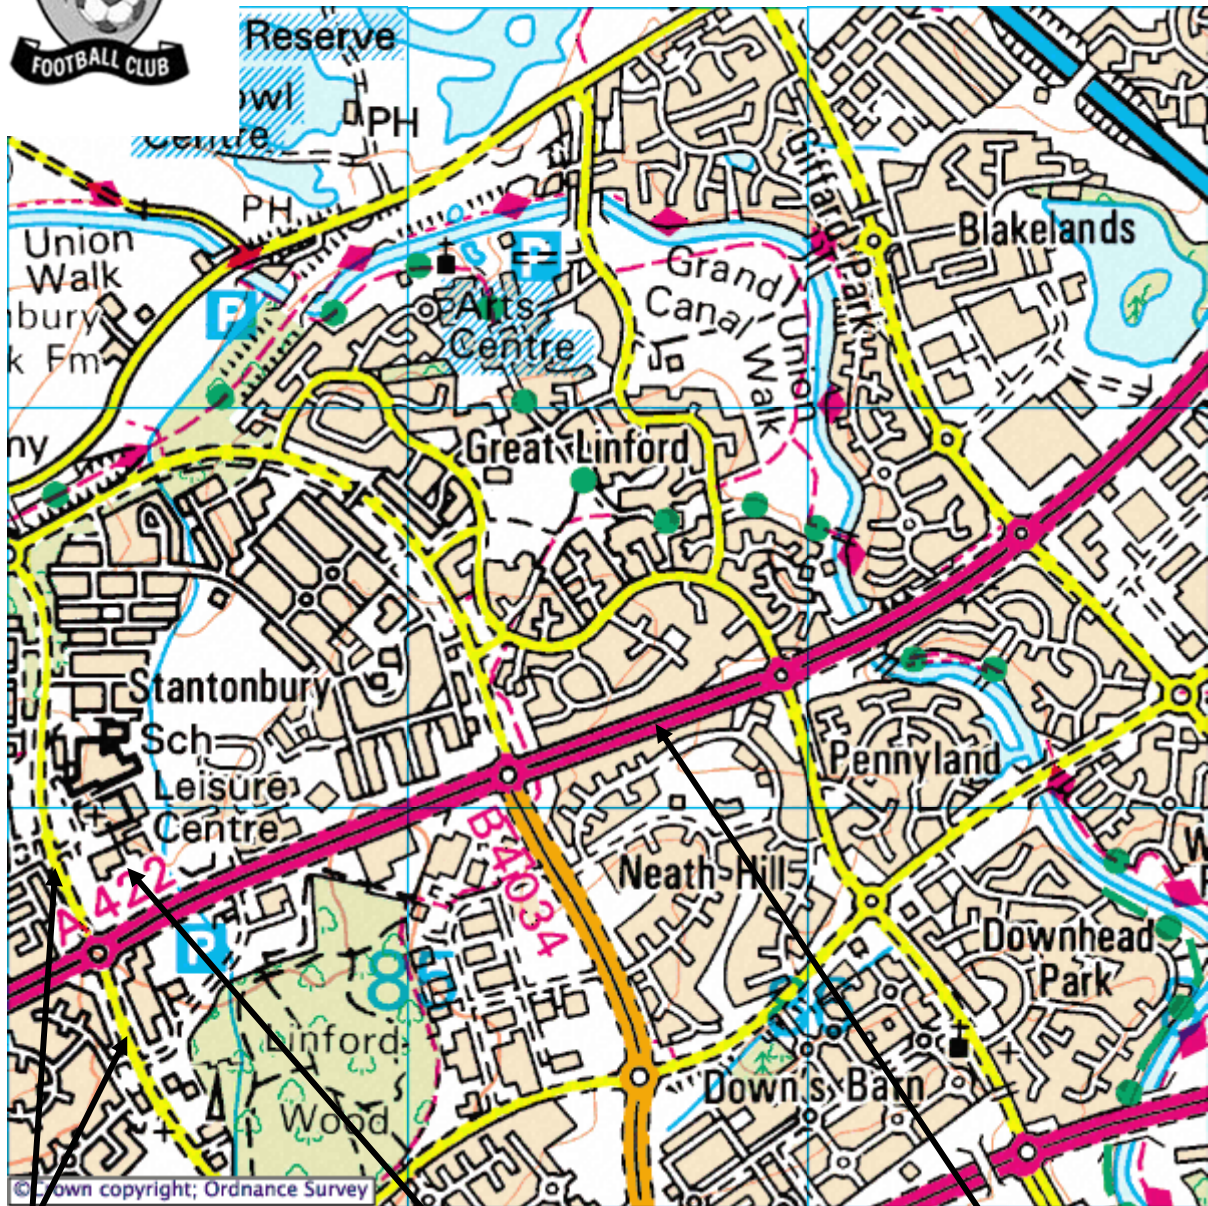

Ground Directions

Stantonbury Campus Leisure Centre

V7

Stantonbury Campus Leisure Centre

H3, Monks Way

Directions:

Take A422 to Milton Keynes.

Upon entering Milton Keynes, continue on A422 (also displayed as H3, Monks Way).

At roundabout with the V7, turn right (SP Stantonbury Campus).

In approx. 100 yards turn right, into Stantonbury Campus Leisure Centre.