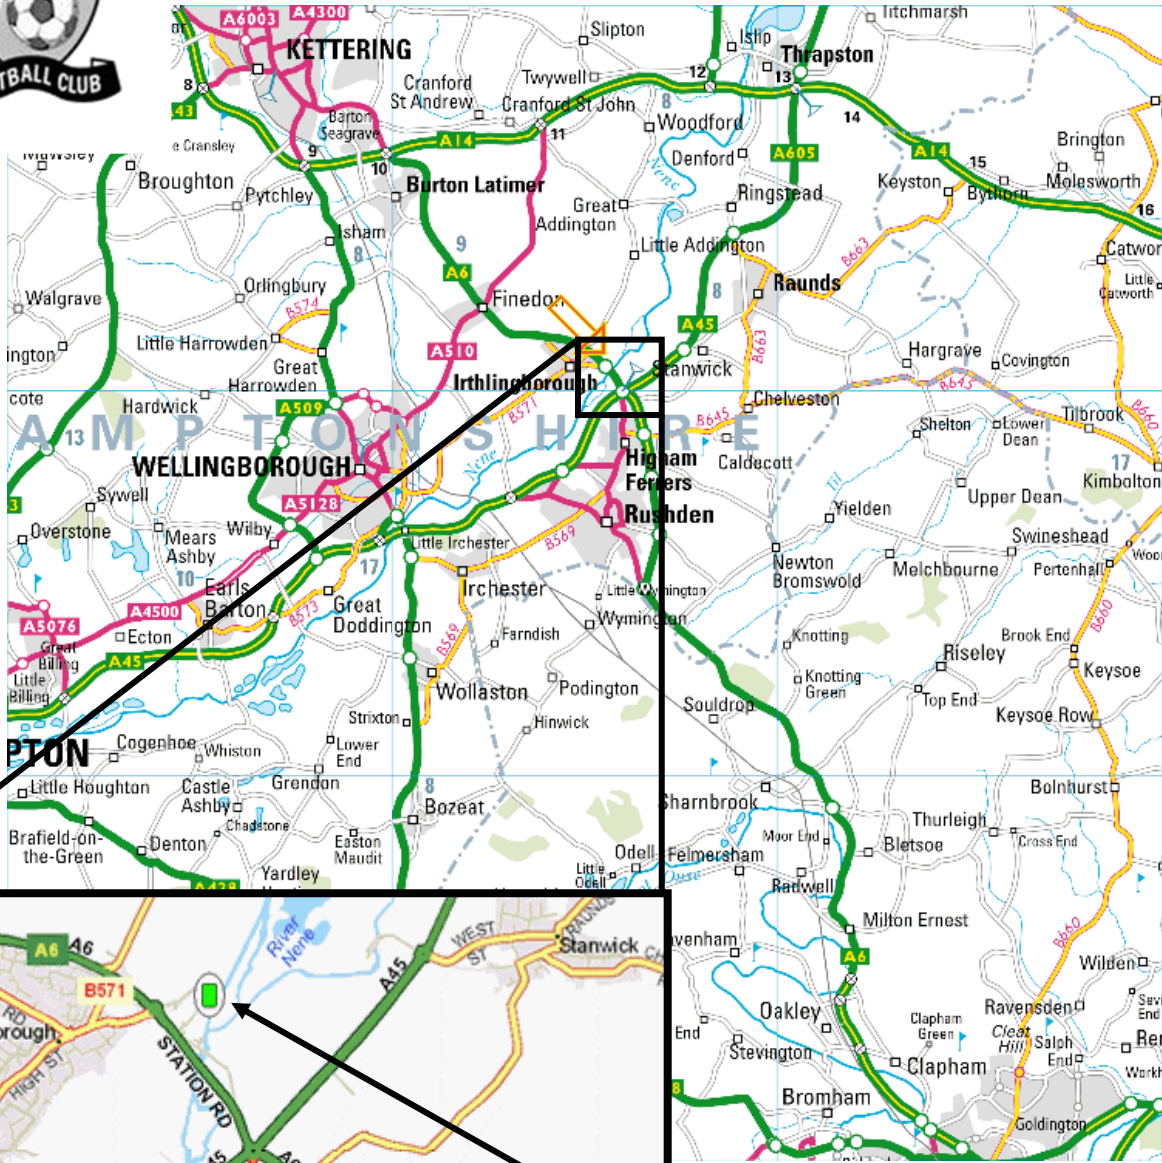

Ground Directions

Rushden & Diamonds FC

**Nene Park
RDFC's Ground**

Directions:

Take A6 north from Bedford.
Continue on A6 round Rushden/Higham Ferrers on the bypass.
At roundabout with A45, go straight on (SP Kettering).
Cross the river and turn right at next roundabout into Nene Park.