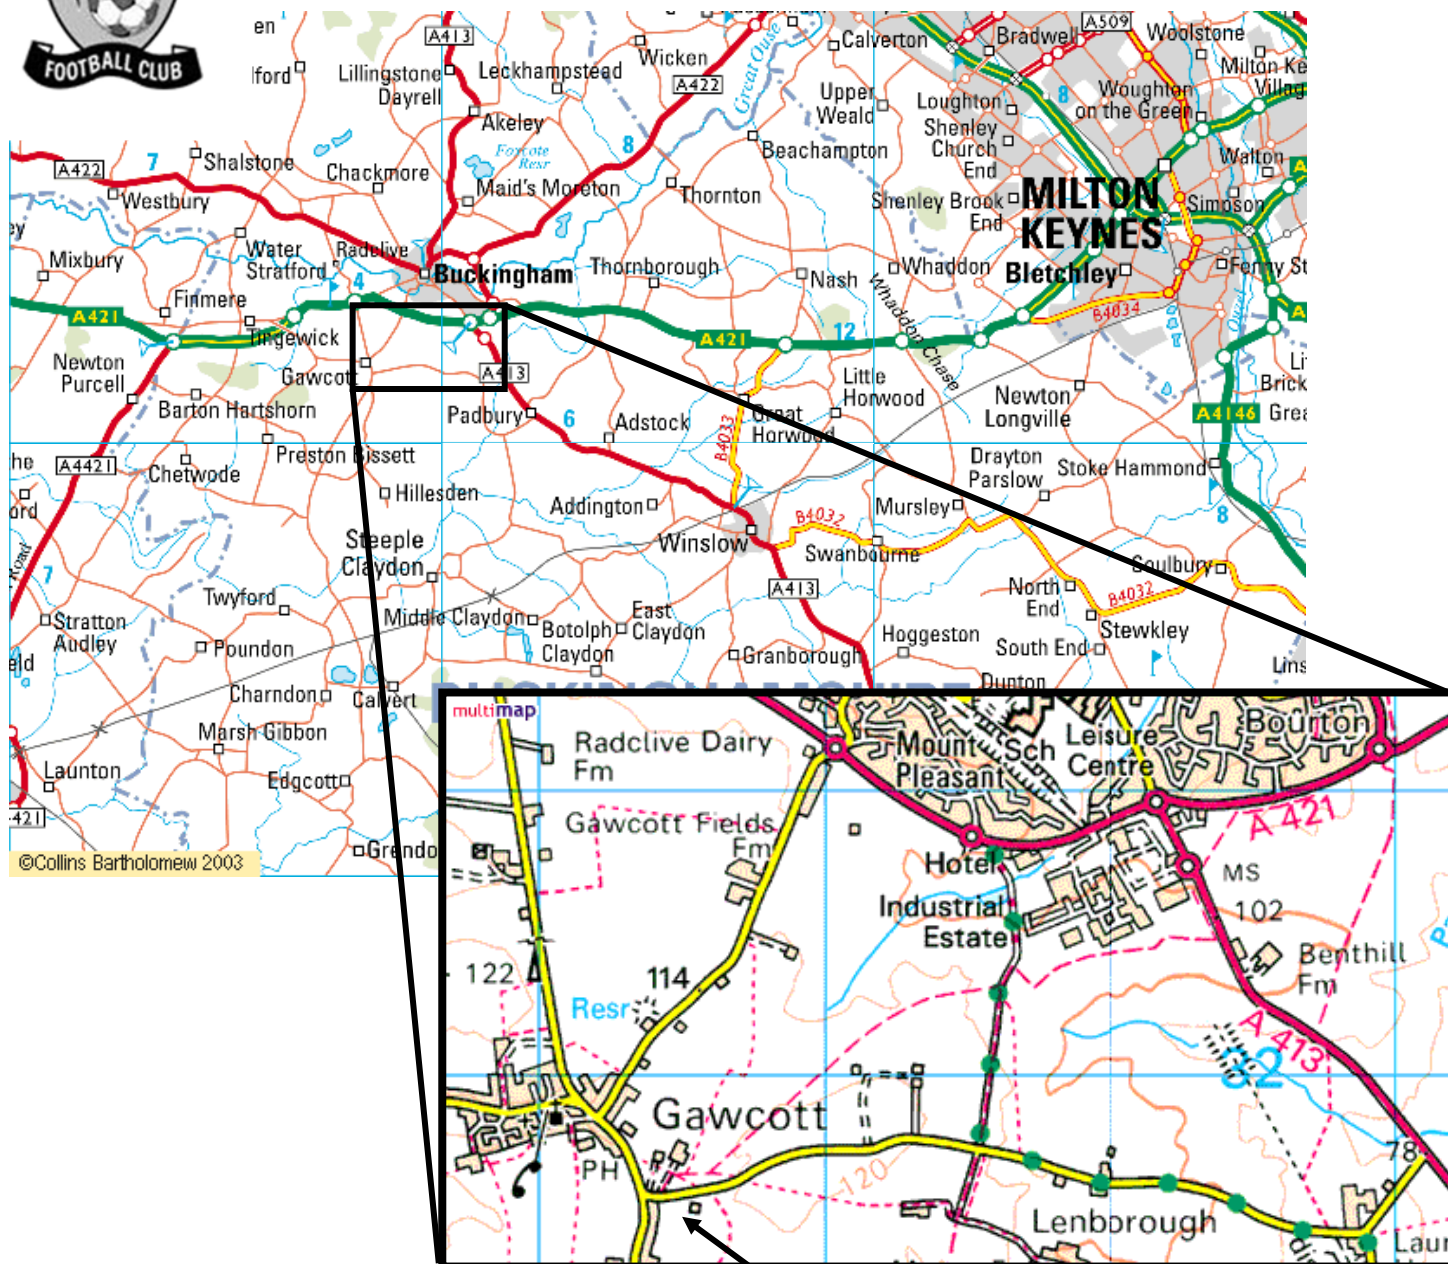

Ground Directions

Preston Gawcott

Directions:

- Follow A421 to Milton Keynes.
- Follow A421 through Milton Keynes, SP Buckingham.
- Turn left onto the Buckingham ring road A421, SP Bicester
- Continue straight on at the next 2 roundabouts still on A421.
- At next roundabout turn left, SP Gawcott.
- At tee junction, turn left, SP Hillesden & Padbury.
- Take next left, SP Padbury.
- Ground on right hand side in approx 100 yards.

Preston Gawcott's Ground