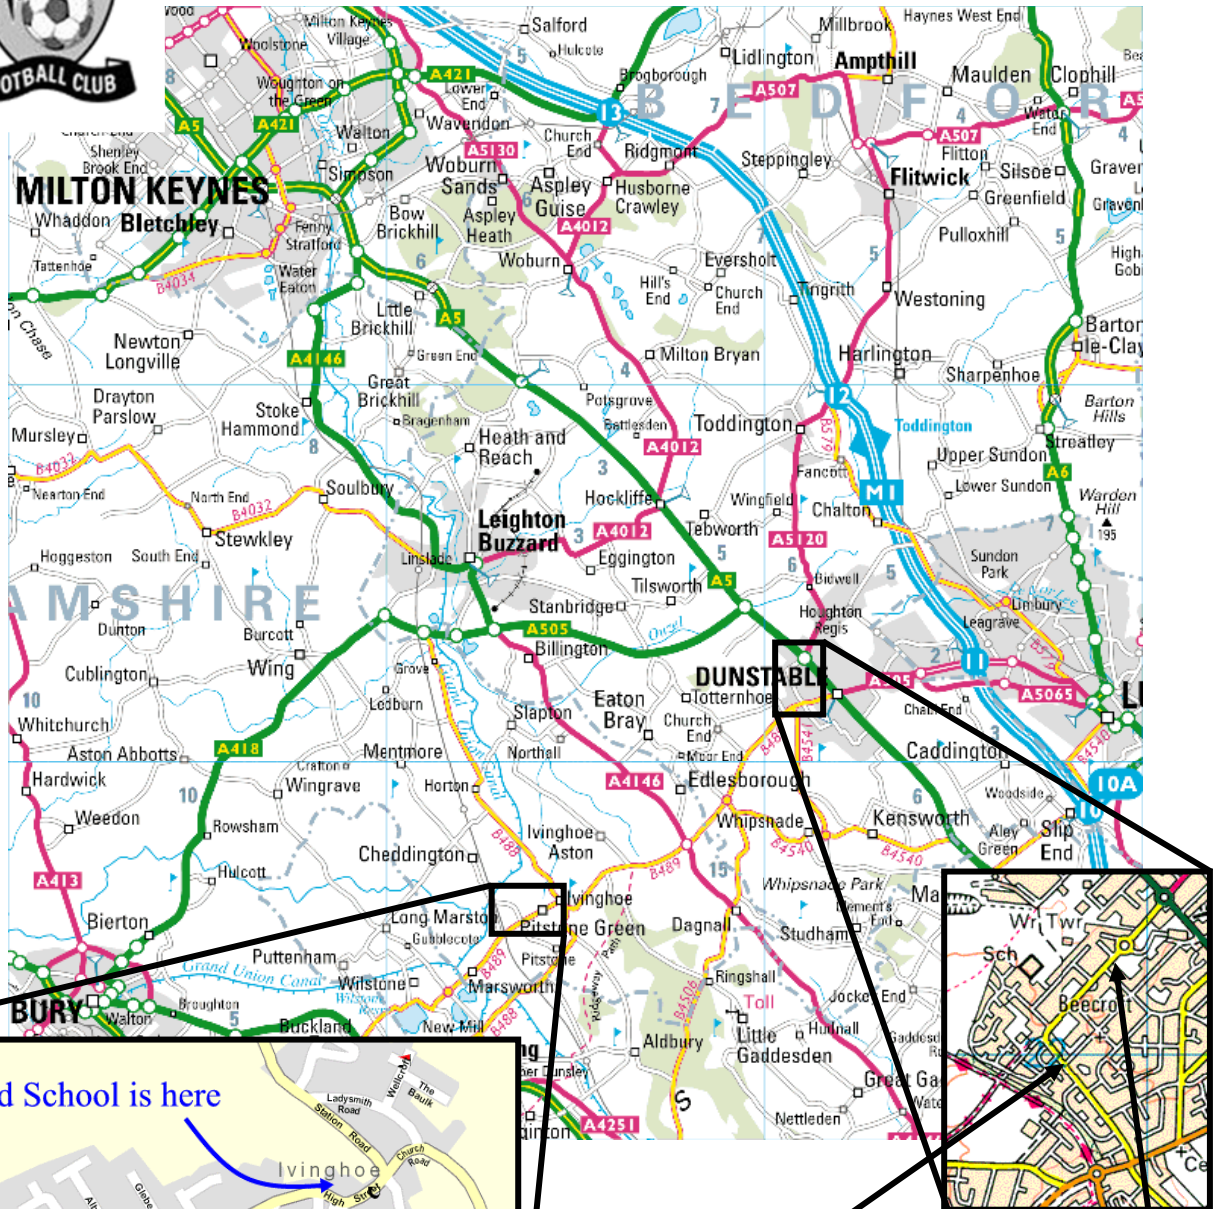

Ground Directions

Pitstone & Ivinghoe Junior FC

Brookmead School is here