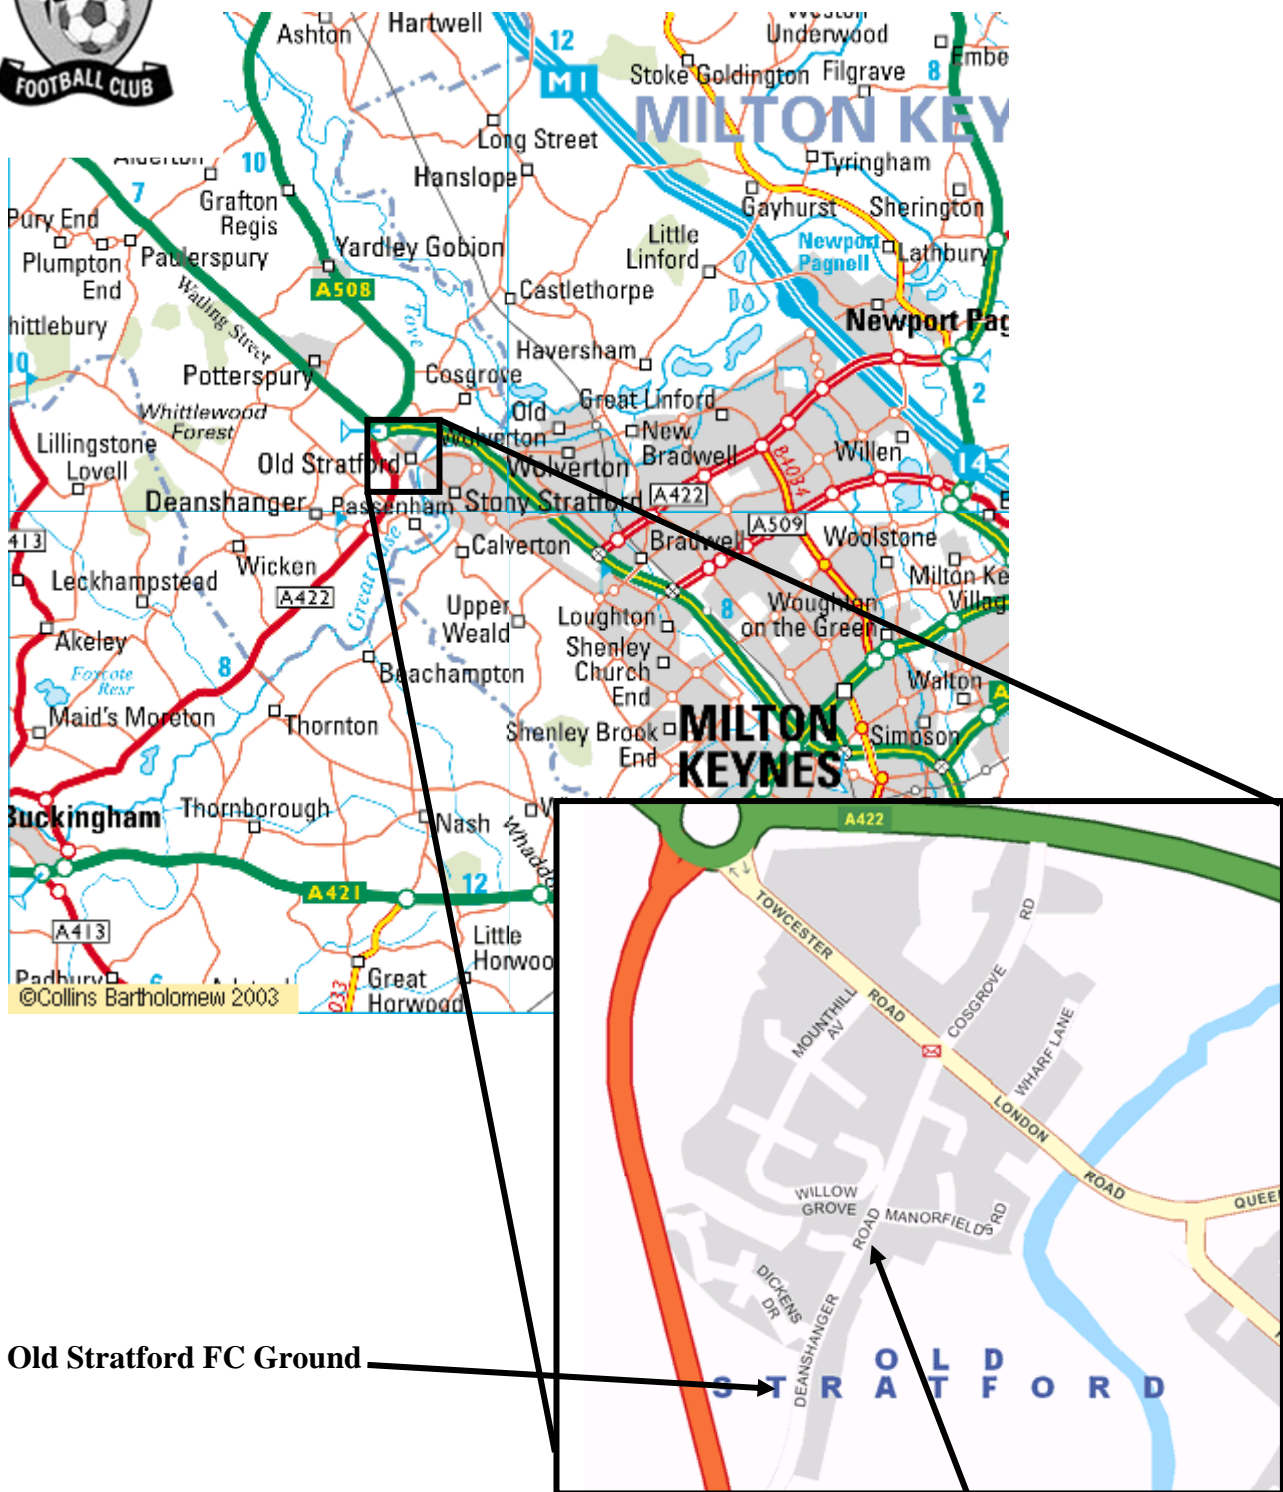

Ground Directions

Old Stratford FC

Old Stratford FC Ground

Deanshanger Road

Directions

- Take A422 to Newport Pagnell / Milton Keynes.
- Continue on A422 through Milton Keynes to A5.
- Turn Right onto A5 and go north to Old Stratford roundabout.
- On roundabout, take 1st exit into Towcester Road, SP Old Stratford.
- Take 2nd right into Deanshanger Road.
- Ground on right hand side, just past Dickens Drive.