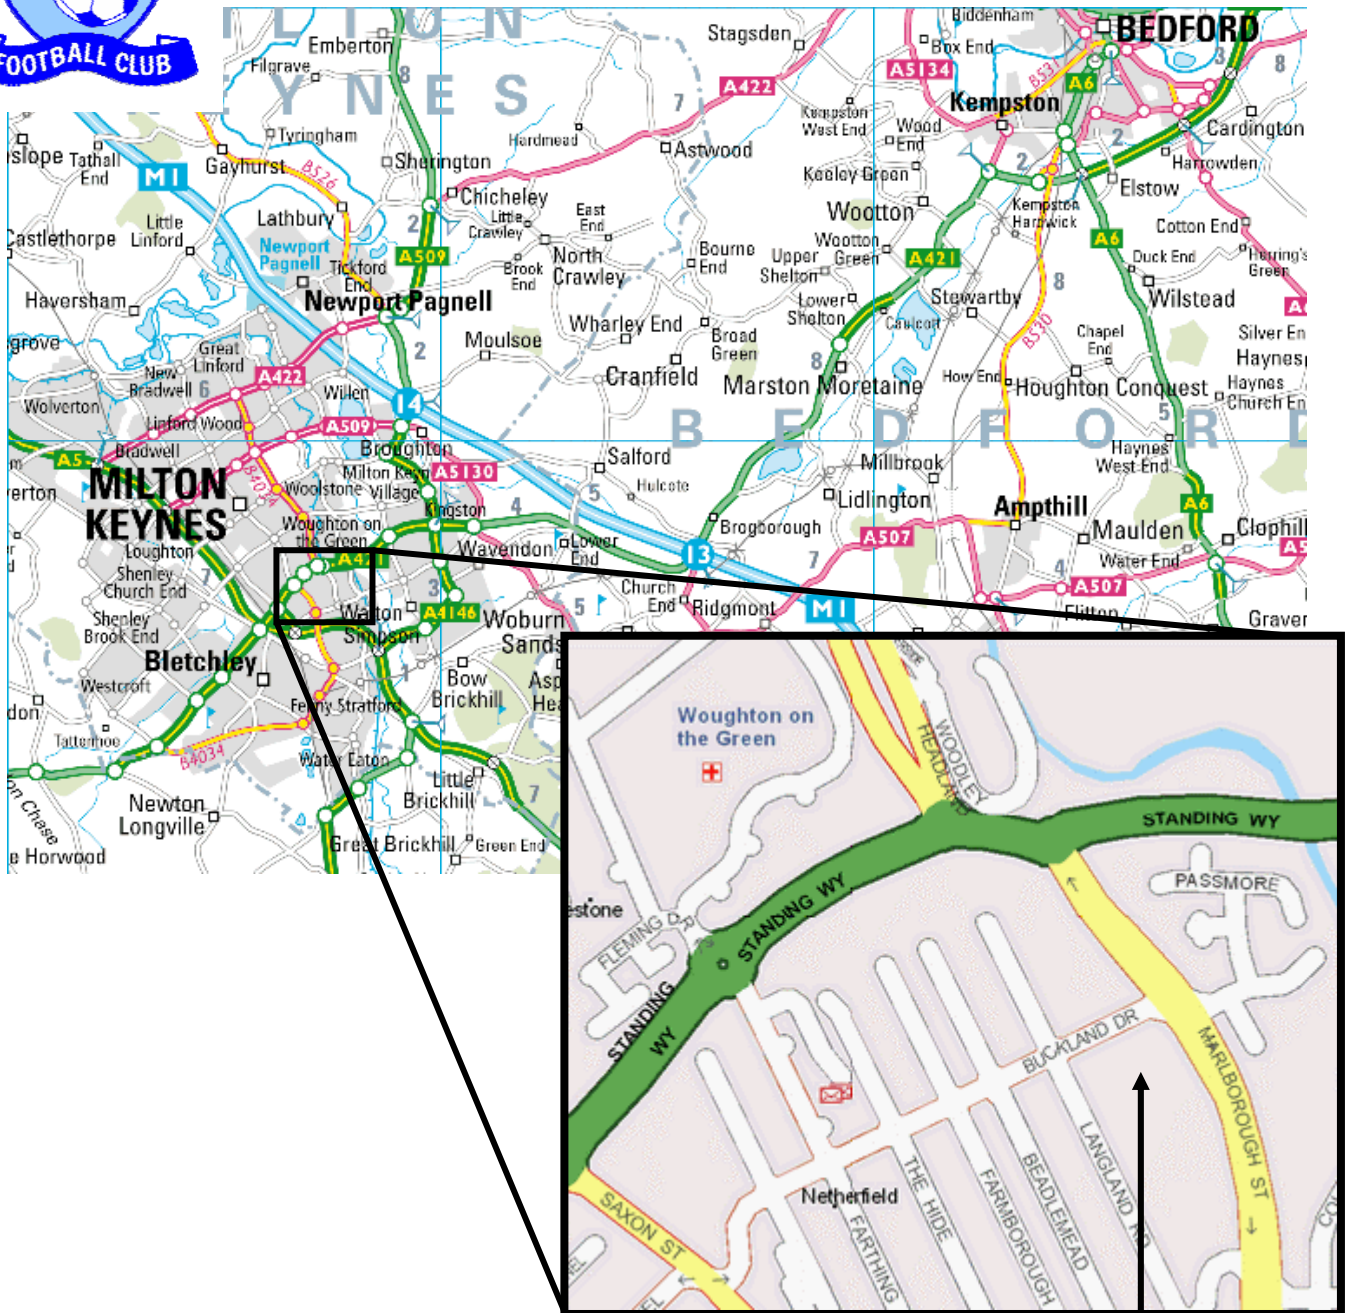

Ground Directions

Netherfield Saints

Netherfield Saints Ground

Directions:

Follow A421 to Milton Keynes.
Continue on A421 (H8 Standing Way) through Milton Keynes, SP Buckingham.
Turn left at the double roundabout onto the V8 Marlborough Street.
Take 1st right into Buckland Drive, ground immediately on left hand side.