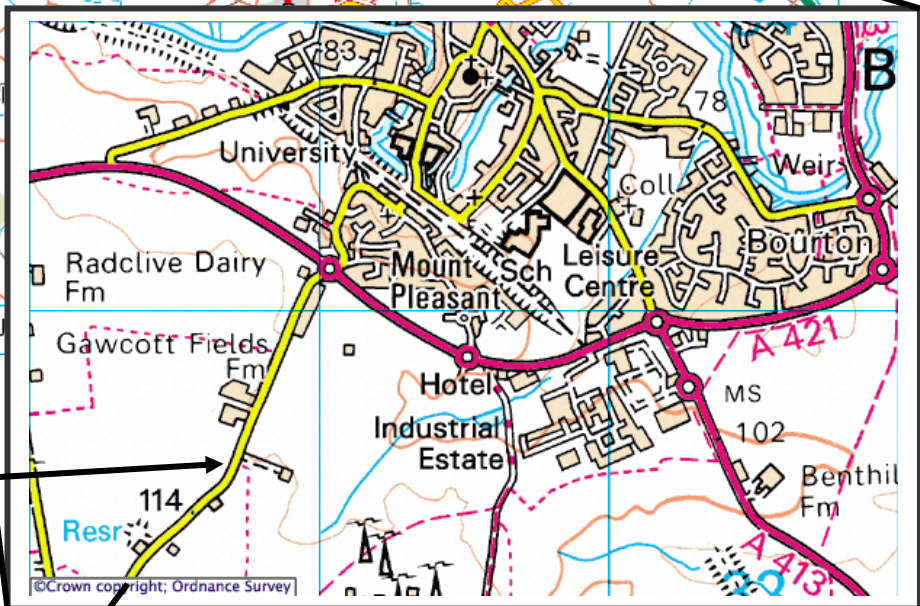

Ground Directions

Moretonville Wanderer's

Moretonville Ground

To Gawcott

Directions:

- Follow A421 to Milton Keynes.
- Follow A421 through Milton Keynes, SP Buckingham.
- Turn left onto the Buckingham ring road A421, SP Bicester
- Continue straight on at the next 2 roundabouts still on A421.
- At next roundabout turn left, SP Gawcott.
- In Approx 1.5 miles, ground on right hand side.