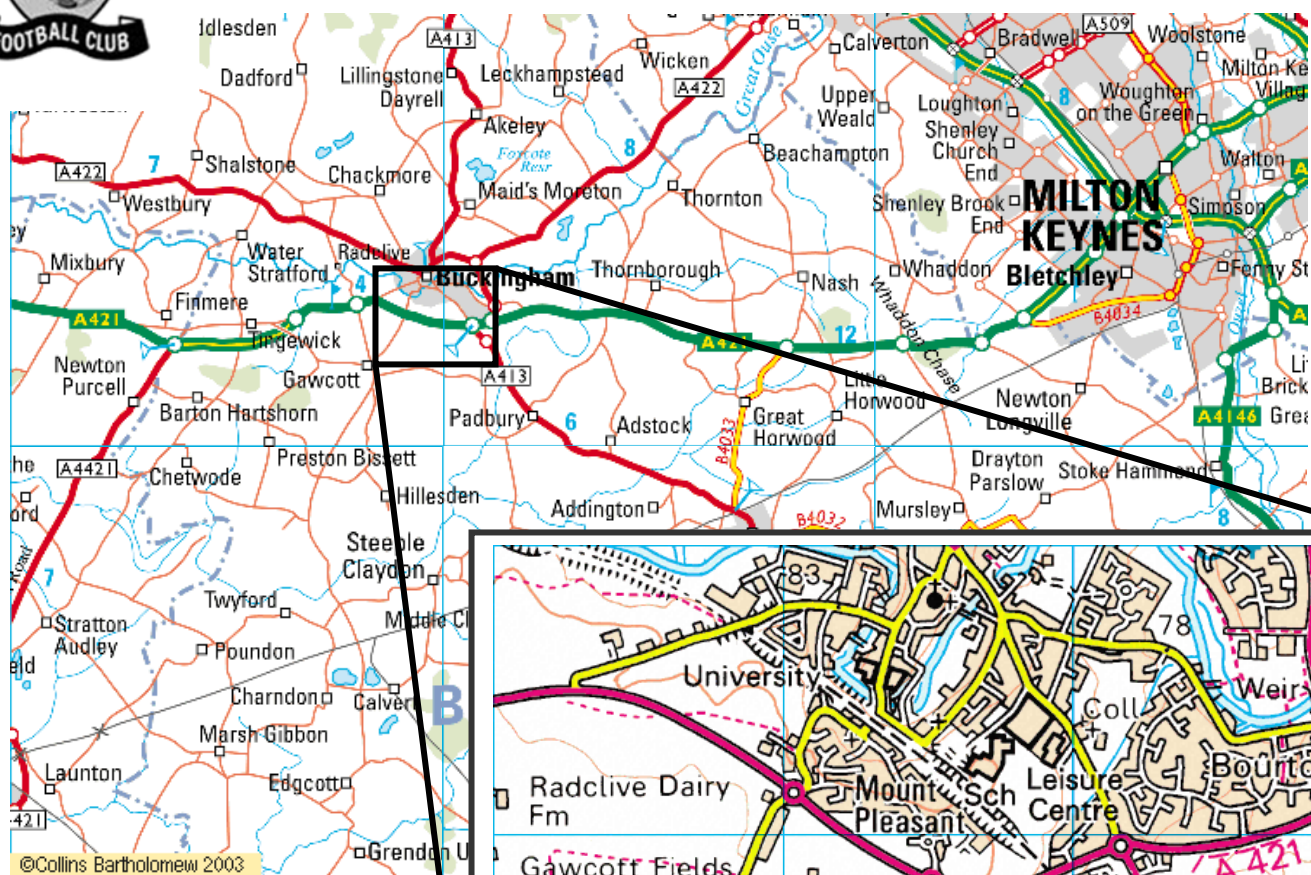

Ground Directions

Moretonville Wanderer's

Moretonville Ground

To Gawcott

Directions:

- Follow A421 to Milton Keynes.
- Follow A421 through Milton Keynes, SP Buckingham.
- Turn left onto the Buckingham ring road A421, SP Bicester
- Continue straight on at the next 2 roundabouts still on A421.
- At next roundabout turn left, SP Gawcott.
- In Approx 1.5 miles, ground on right hand side.