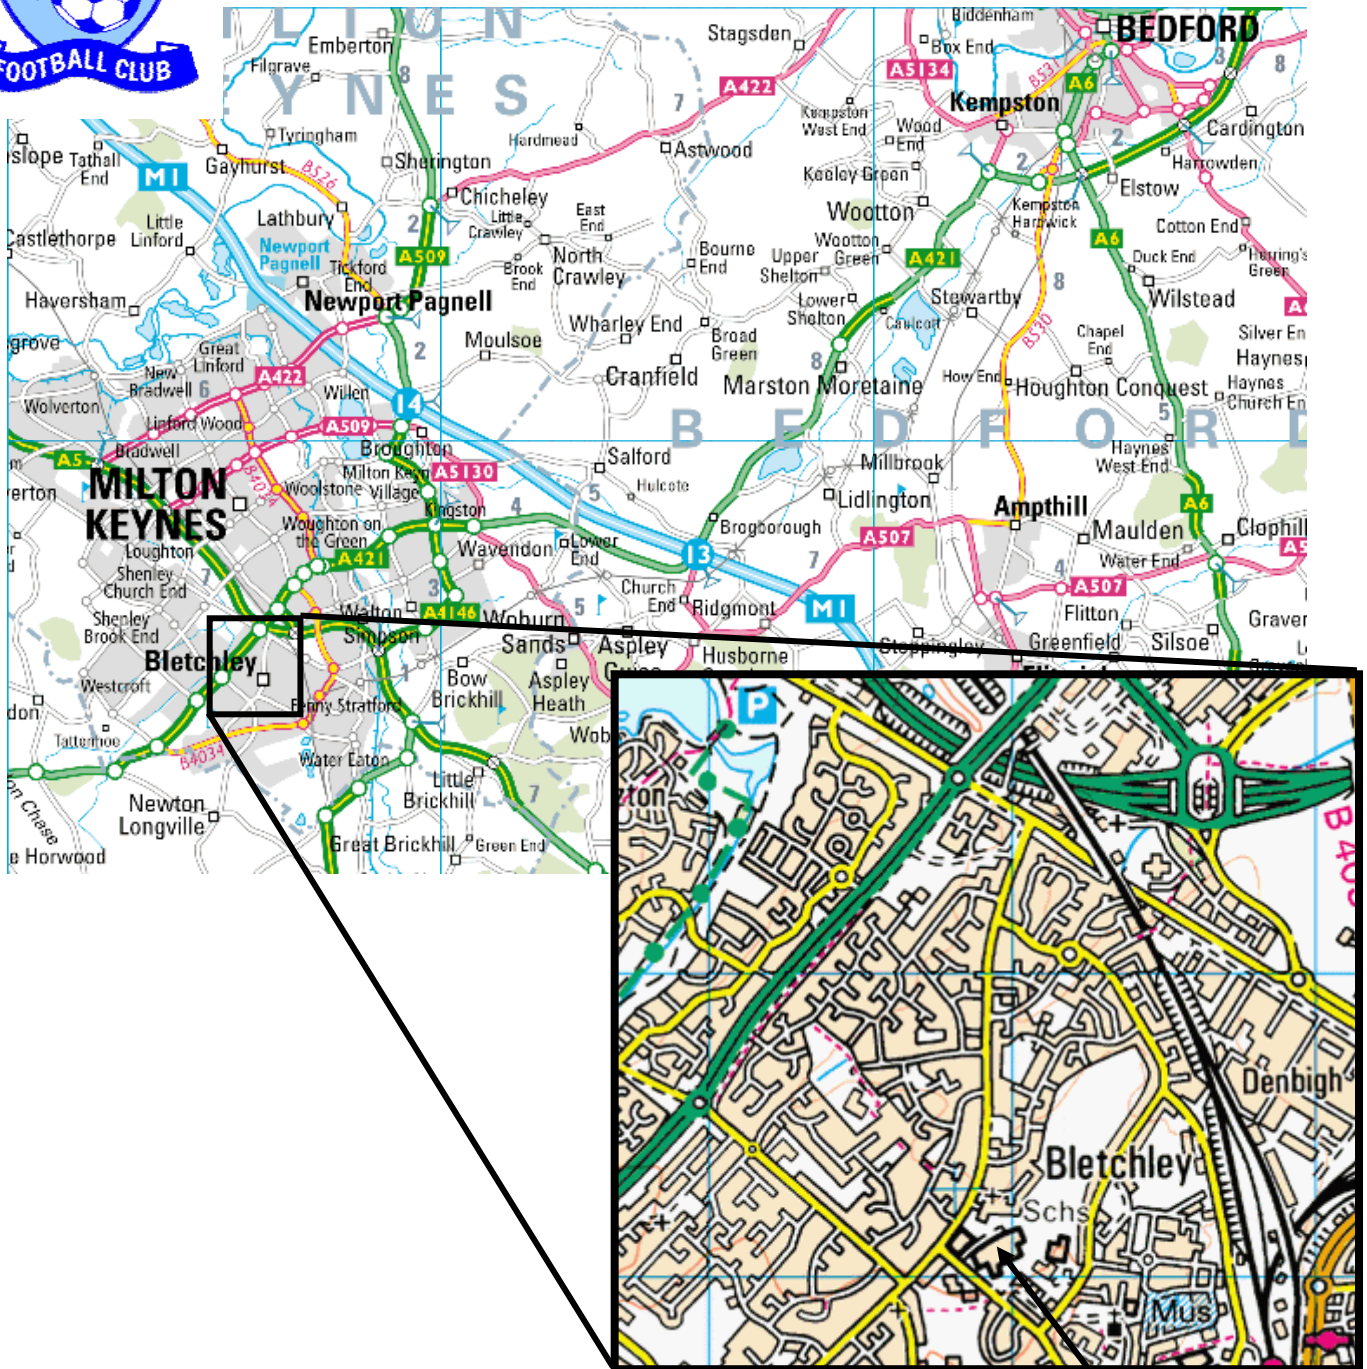

Ground Directions

MK City

MK City's Ground
Rickley School
Rickley Lane
Bletchley.

Directions:

Follow A421 to Milton Keynes.
Continue on A421 (H8 Standing Way) through Milton Keynes, SP Buckingham.
Turn left at roundabout with the V3 Shenley Road, and follow to end.
At end turn left into Whadden Way.
Take next right in Rickley Lane.
School on left.