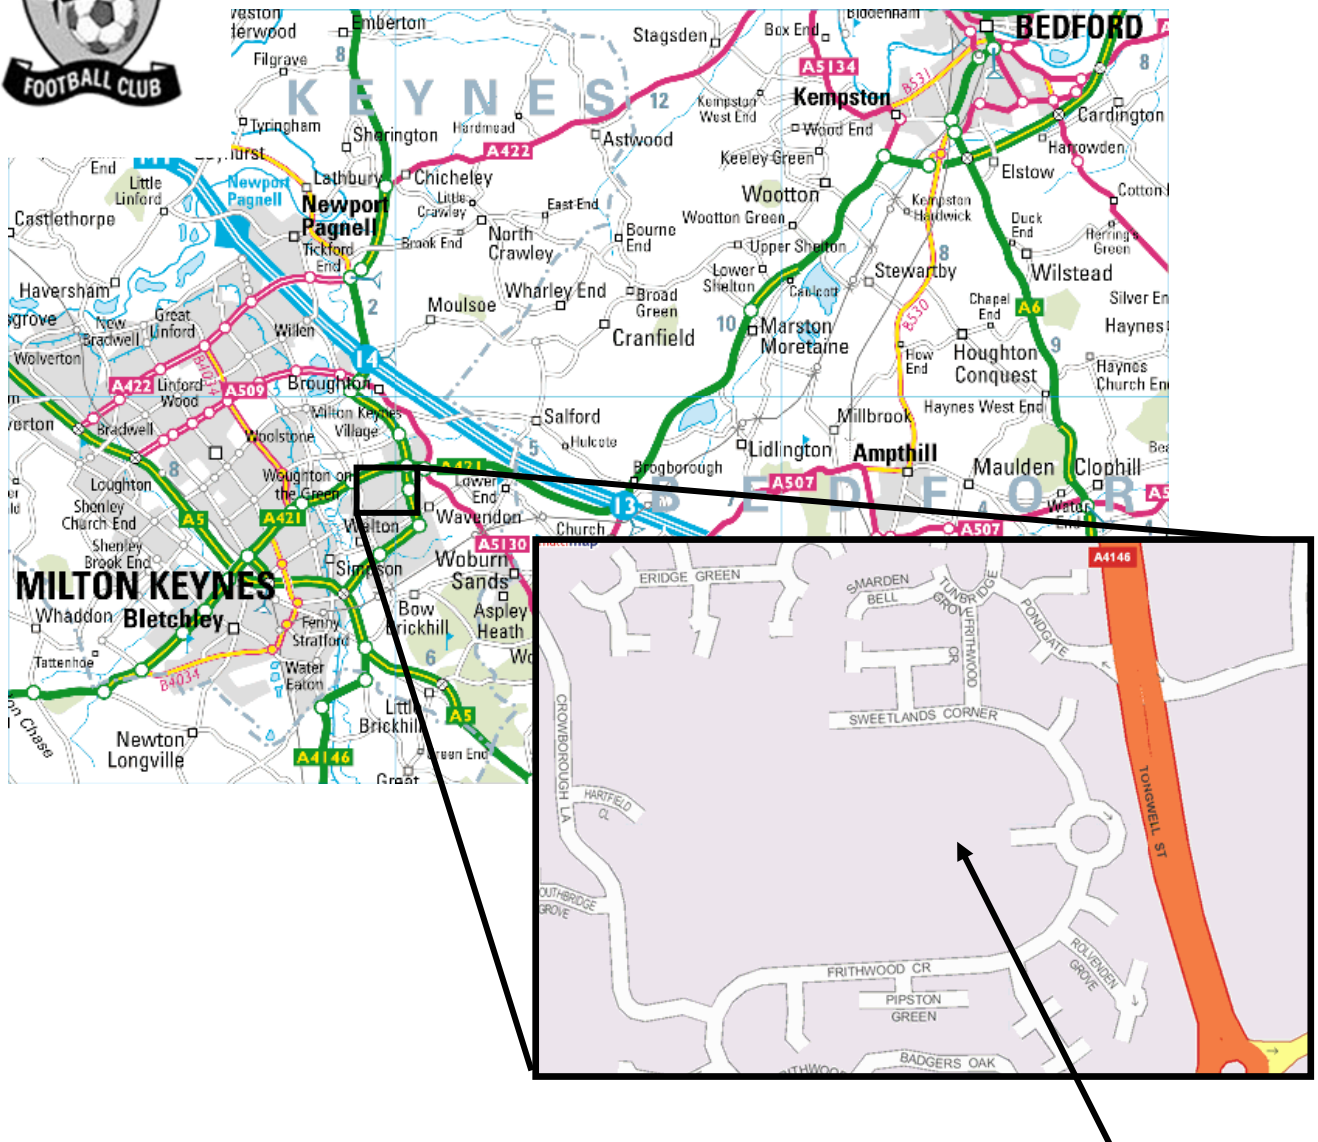

# Ground Directions

## MK Athletic's

**MK Athletic's  
Ground**

### Directions:

- Take A421 to M1 junction 13
- Go over M1 and continue on A421 to Milton Keynes.
- At roundabout, take 2<sup>nd</sup> exit onto Groveway (H9).
- At next roundabout, turn right onto Tongwell Street A4146 (V11).
- Take slip road of to left into Pondgate.
- Follow to end, and turn left followed by left again into Frithwood.
- Take next left and follow round.
- At roundabout turn right into playing field.