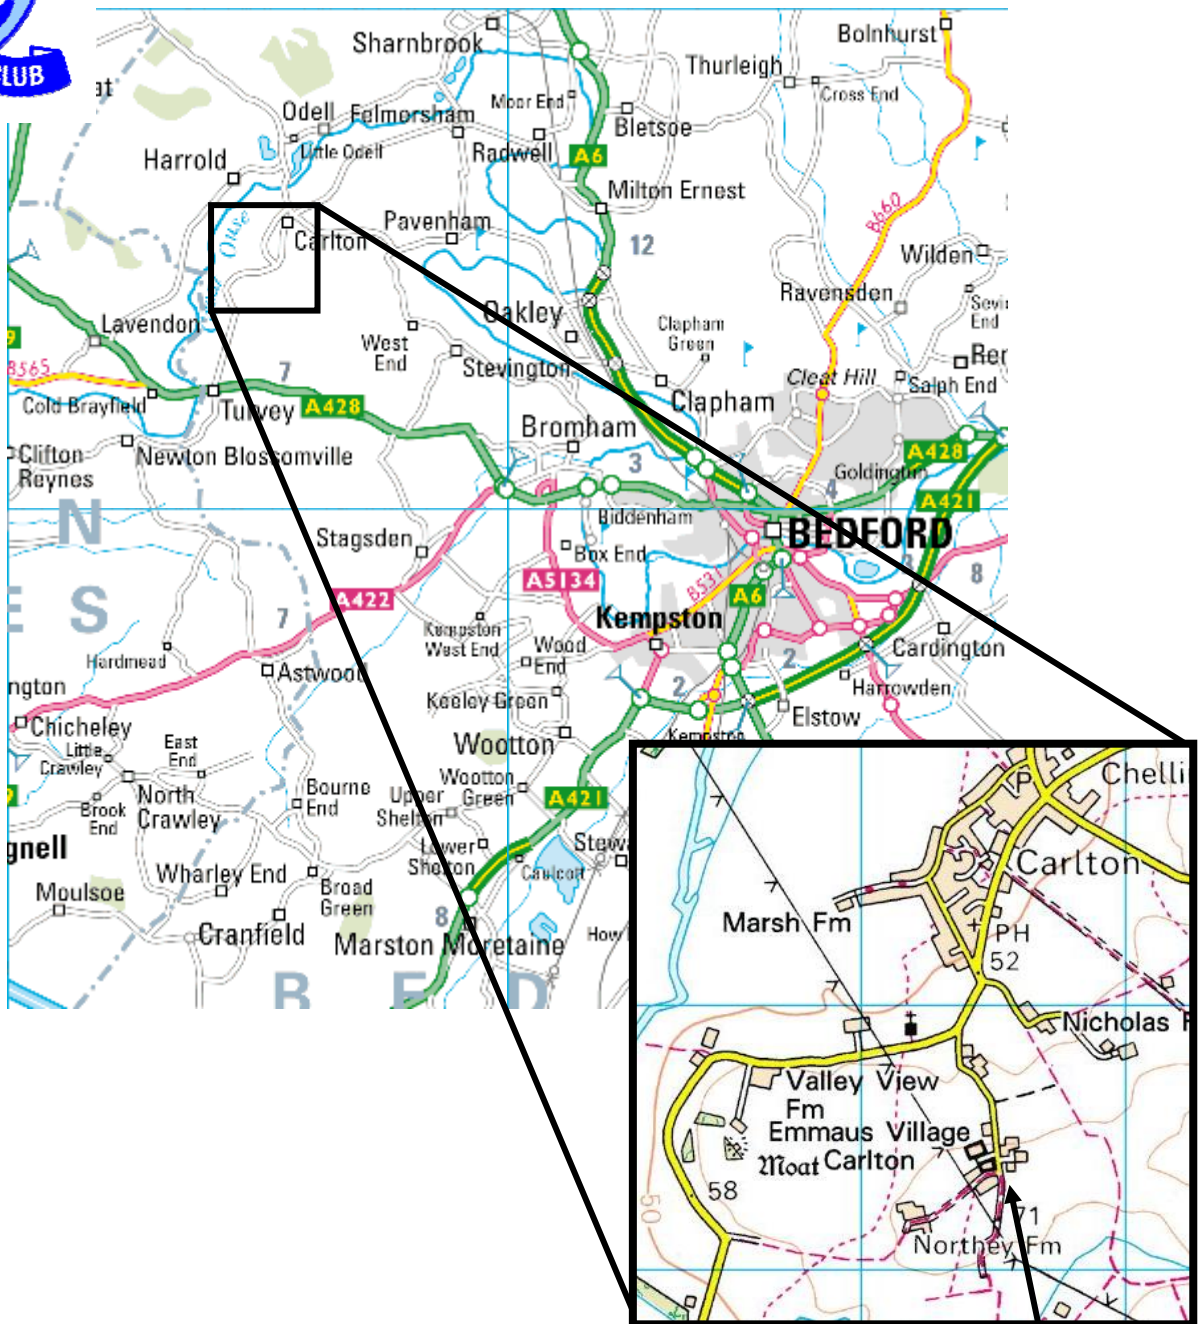

Ground Directions

Harrold & Carlton FC

**Harrold & Carlton
Ground**

Directions:

Take A428 to Turvey.

In Turvey turn right (SP Harrold & Carlton).

Just before entering Carlton, turn right into School Lane (SP Emmaus Village).

Bear left just after car parks.

Turn left in ground.