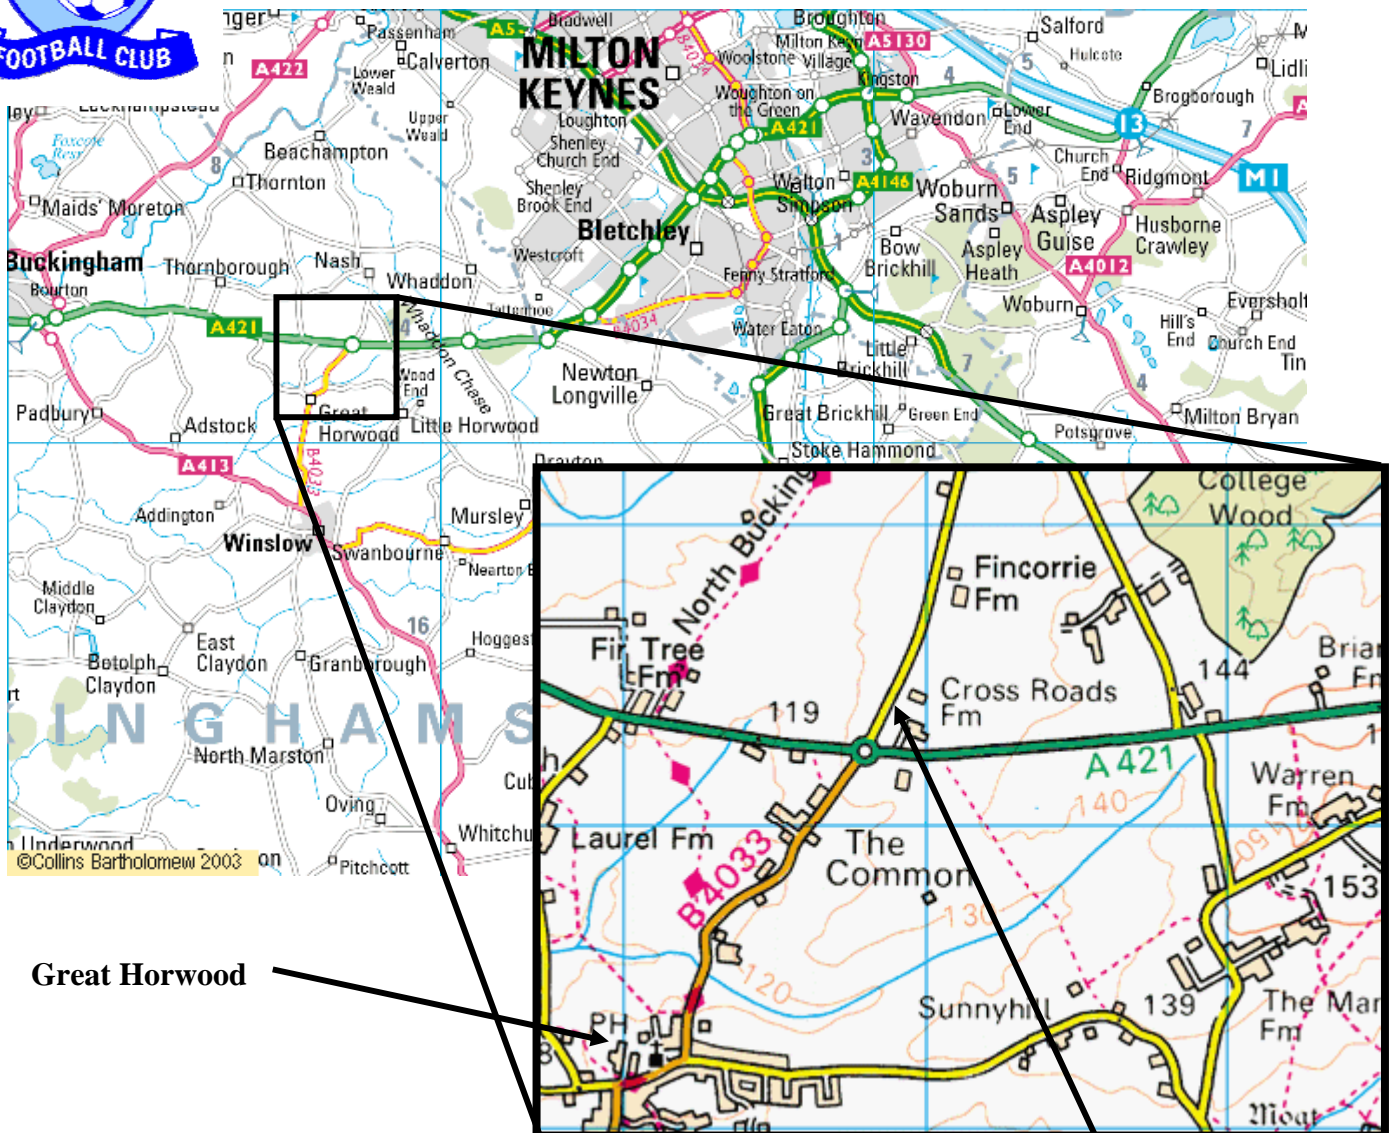

Ground Directions

Great Horwood

Great Horwood

Great Horwood's Ground

Directions:

Follow A421 to Milton Keynes.

Continue on A421 through Milton Keynes, SP Buckingham.

At roundabout with B4033 Gt. Horwood road, turn right, SP Nash.

Ground on left hand side in about 100 yards.