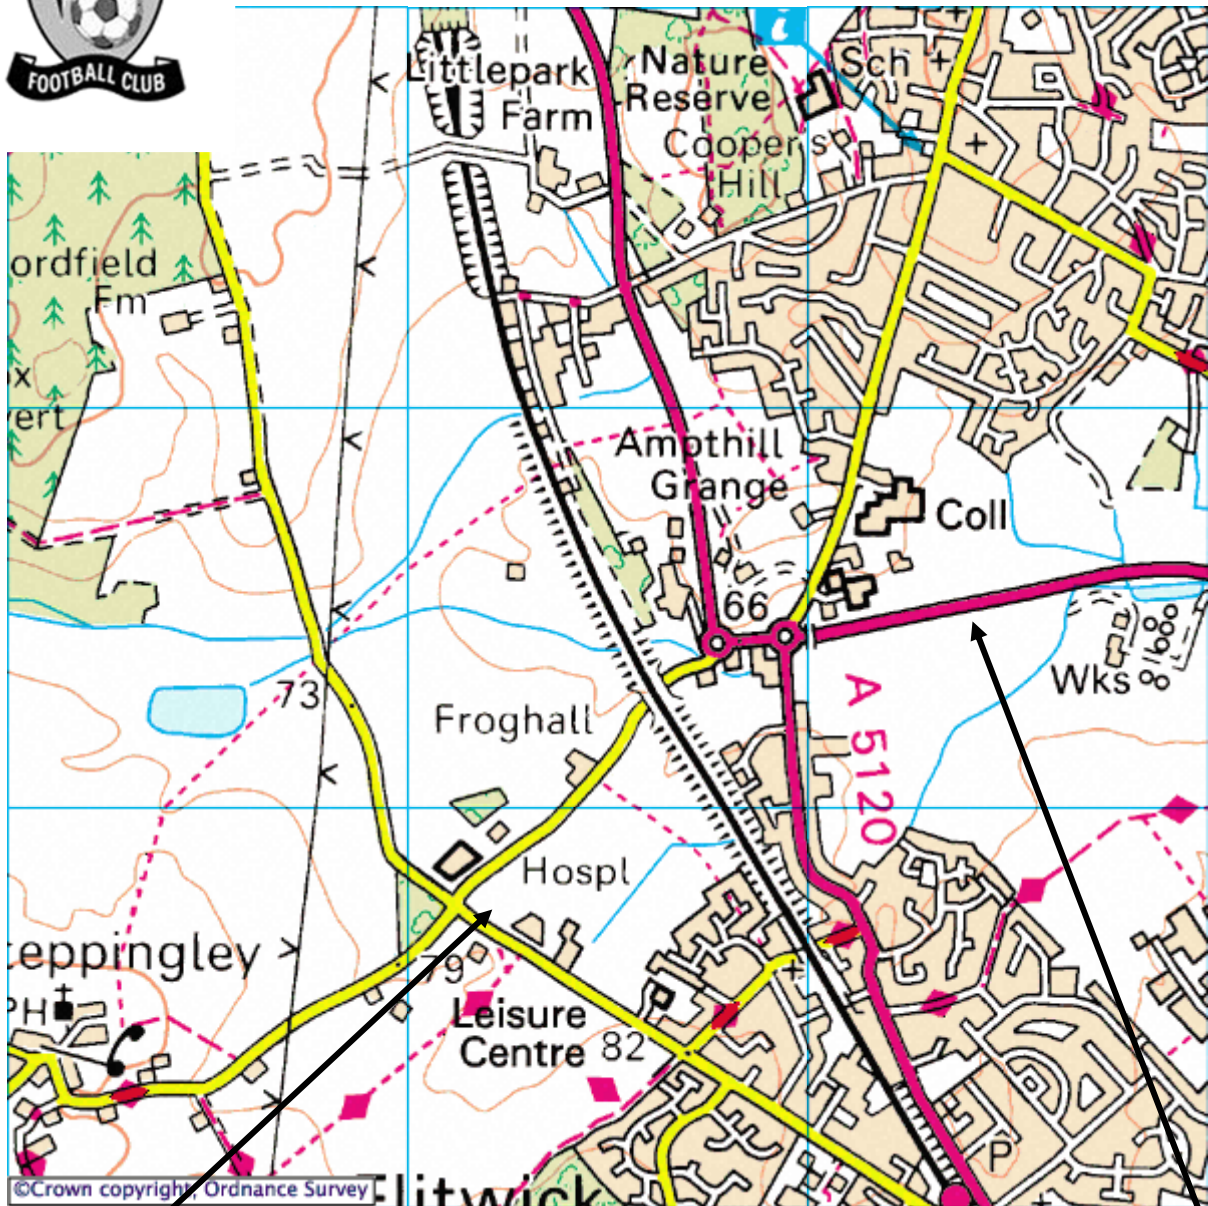

Ground Directions

Flitwick Eagle's (Rufus Centre)

Rufus Centre

A507

Directions:

- Proceed through Amphill towards Flitwick.
- Turn right at roundabout with A507.
- Turn left at next roundabout (towards Steppingley).
- Turn left at crossroads (towards Flitwick).
- Rufus Centre on left before leisure centre.