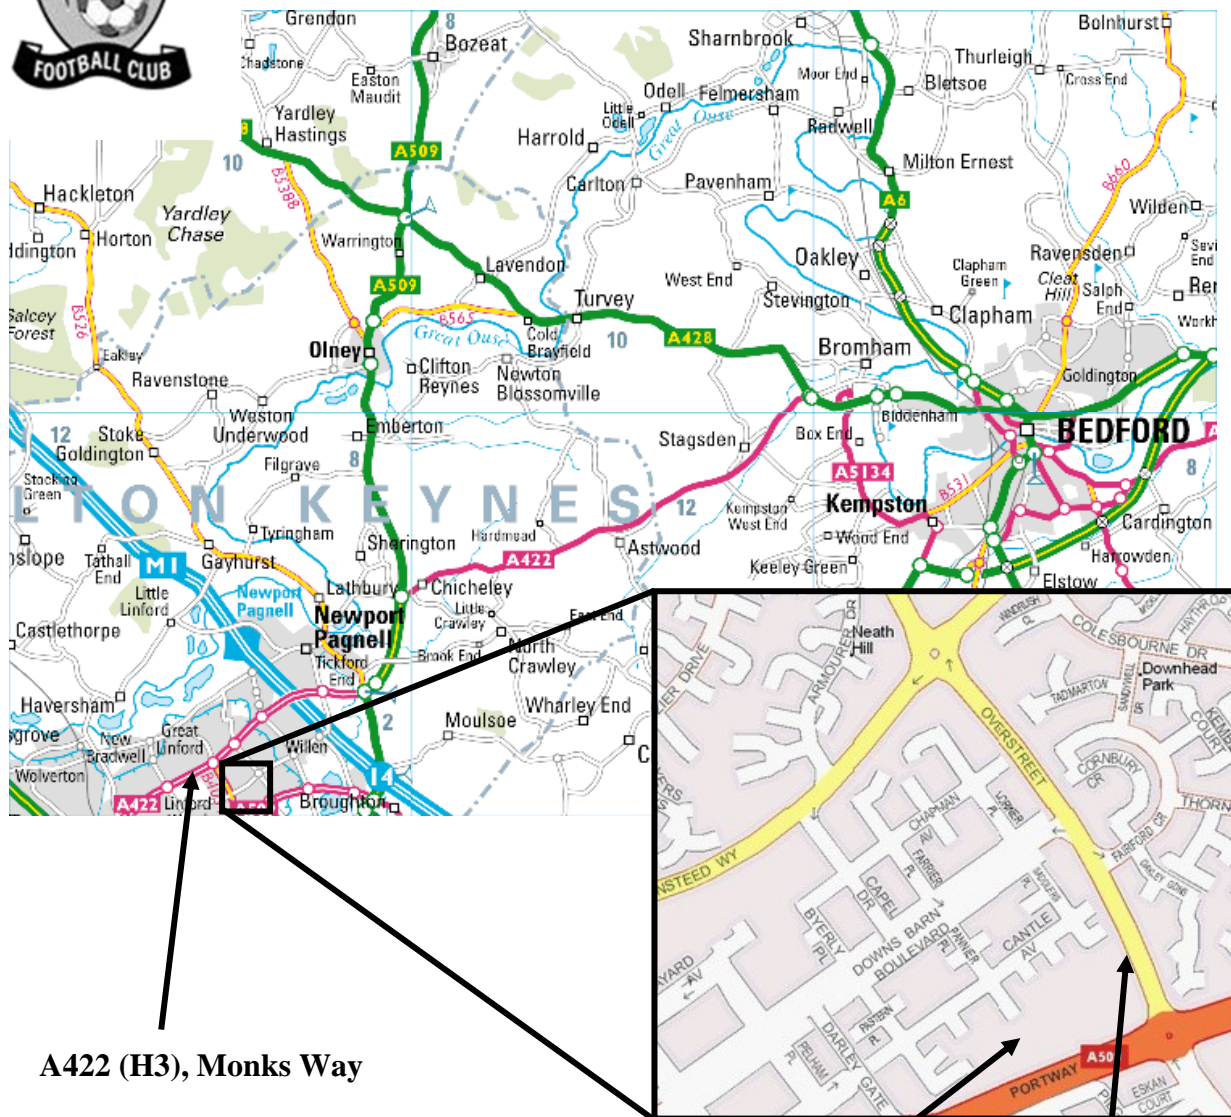

Ground Directions

Downs Barn FC

A422 (H3), Monks Way

Downs Barn FC

V9

Directions:

Take A422 to Milton Keynes.

Upon entering Milton Keynes, continue on A422 (also displayed as H3, Monks Way).

At roundabout with the V9, turn left into Overstreet.

Go straight on at next roundabout.

In approx. 100 yards turn right, into Downs Barn Boulevard.

Take second left, into Pannier Place follow to end.