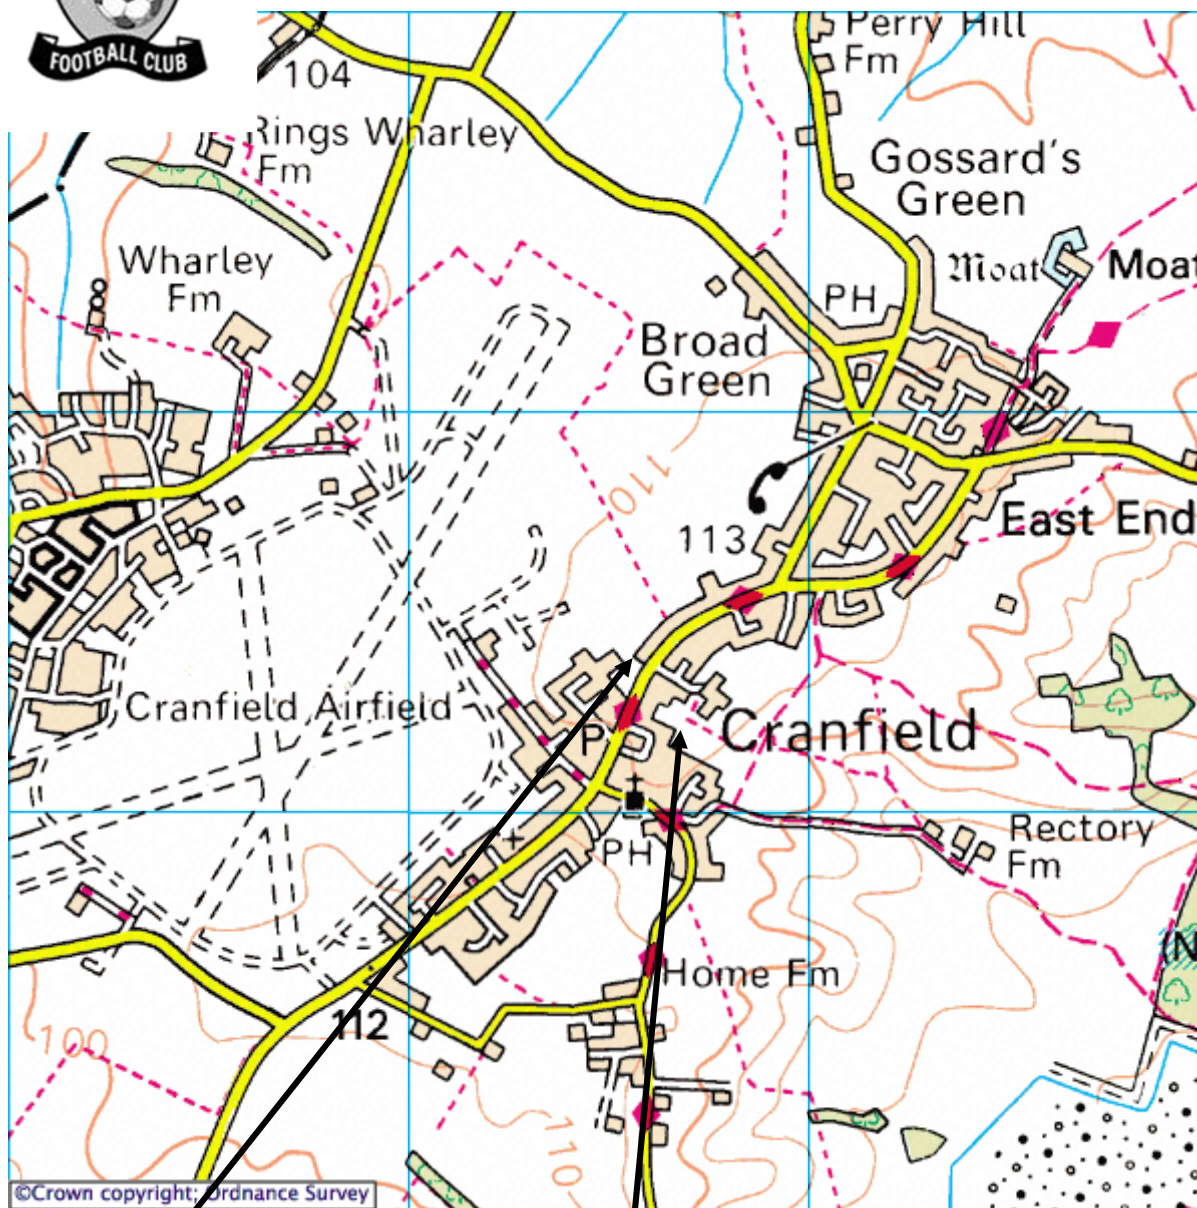

Ground Directions

Cranfield Colts

Public House

Cranfield Colts Ground

Directions:

Go through Cranfield toward Salford.

Just passed public house on RHS (with zebra crossing in front), turn left.

Park as near to end of road as possible.