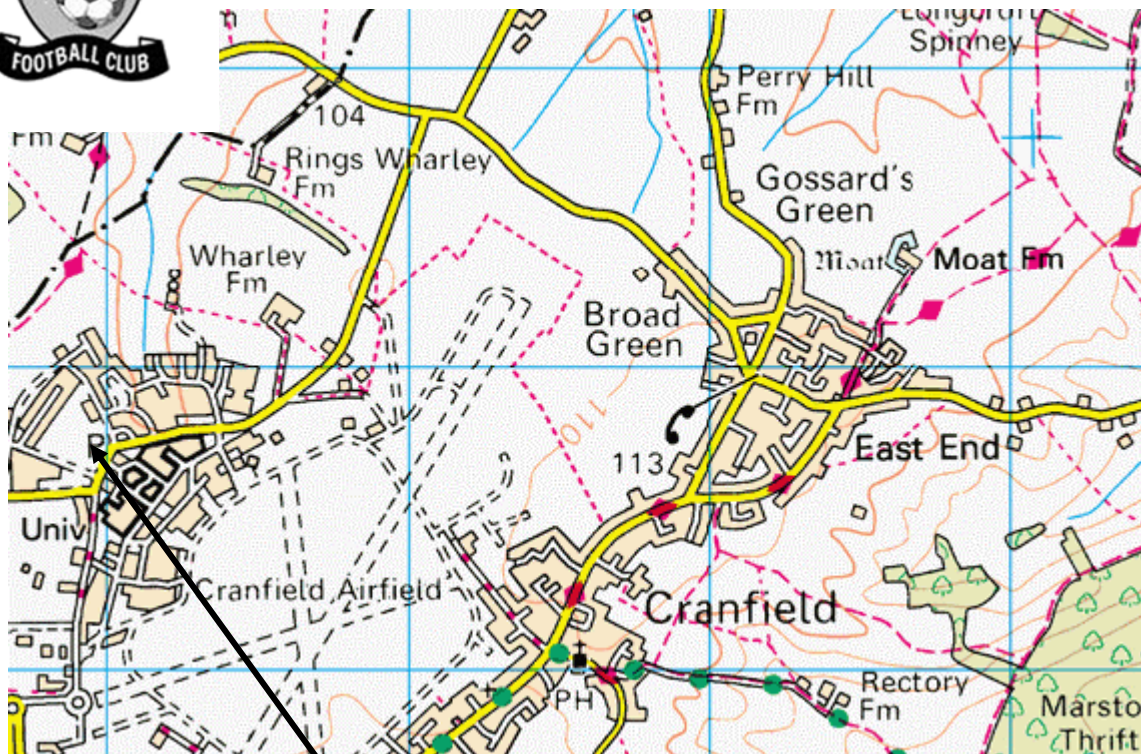

Ground Directions

Cranfield Colts – University Campus

Cranfield Colts – Cougars ground

Directions:

Upon entering Cranfield turn right into Crane Way (SP North Crawley/University).
At the end turn right and go past Cranfield FC on right hand side.
Take first left past the airfield (SP University).
Go straight on a mini roundabout, this then opens up to a park on right hand side.
Turn right at the park and park in car park.