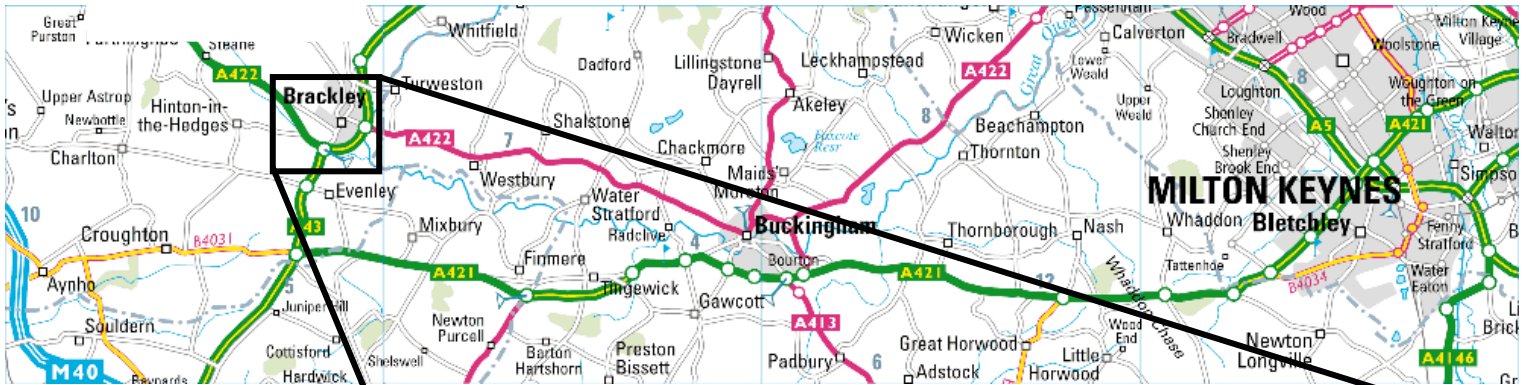

# Ground Directions

## Brackley Athletic FC

Brackley Leisure Centre

**Brackley Athletic FC**  
Brackley Leisure Centre  
Springfield Way  
Brackley

### Directions:

- Follow A421 to Milton Keynes.
- Follow A421 through Milton Keynes, SP Buckingham.
- Turn left onto the Buckingham ring road A421, SP Bicester.
- Follow A421 until roundabout with A43.
- Turn right onto A43, SP Brackley/Banbury.
- At next roundabout go straight on A43, SP Brackley/Banbury.
- At next roundabout turn left onto A422, SP Brackley/Banbury.
- Turn right into Brackley, onto Banbury Road, SP Brackley.
- At next roundabout turn left onto Pavillons Way.
- Continue on and turn left onto Springfield Way.
- Continue and park in Brackley Leisure Centre.