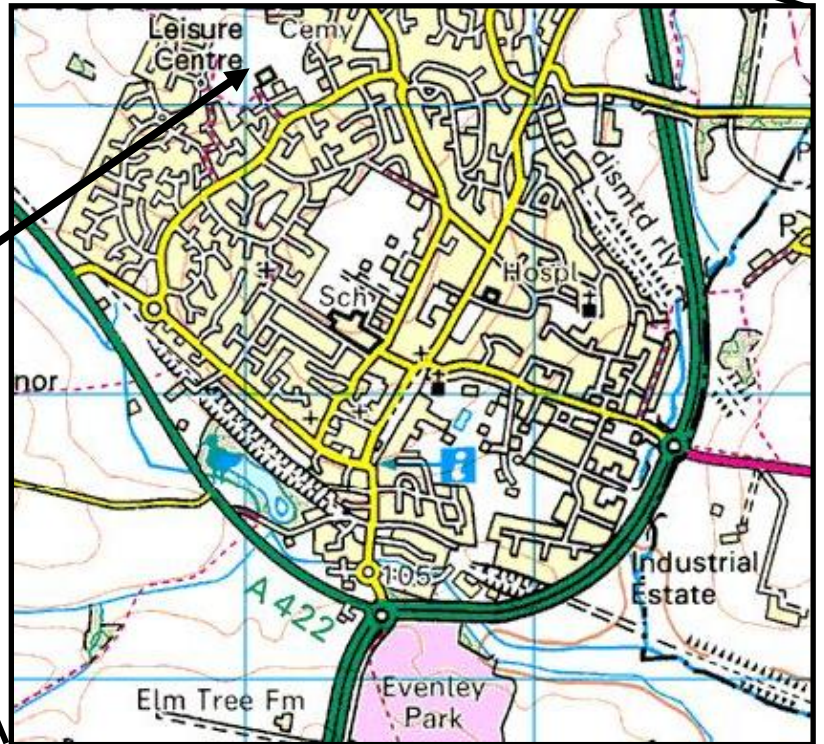

# Ground Directions

## Brackley Athletic FC

Brackley Leisure Centre

**Brackley Athletic FC**  
Brackley Leisure Centre  
Springfield Way  
Brackley

### Directions:

- Follow A421 to Milton Keynes.
- Follow A421 through Milton Keynes, SP Buckingham.
- Turn left onto the Buckingham ring road A421, SP Bicester.
- Follow A421 until roundabout with A43.
- Turn right onto A43, SP Brackley/Banbury.
- At next roundabout go straight on A43, SP Brackley/Banbury.
- At next roundabout turn left onto A422, SP Brackley/Banbury.
- Turn right into Brackley, onto Banbury Road, SP Brackley.
- At next roundabout turn left onto Pavillons Way.
- Continue on and turn left onto Springfield Way.
- Continue and park in Brackley Leisure Centre.