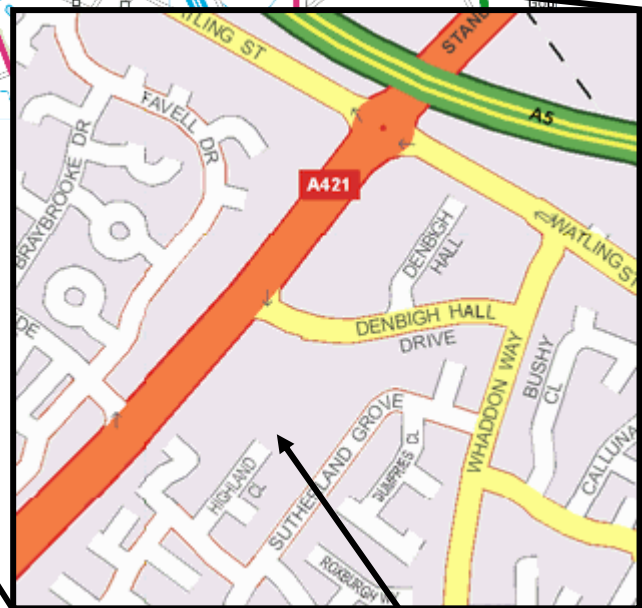

Ground Directions

Bletchley Colts FC

Directions:

Take A421 to M1 junction 13

Go over M1 and continue on A421 to Milton Keynes.

At roundabout, take 3rd exit onto Standing Way (H8), A421.

Follow Standing Way through Milton Keynes and cross A5.

At roundabout with Watling Street, go straight on and take next left into Denbigh Hall Drive.

At the end turn right into Whaddon Way and then right again into Sutherland Grove.

Turn right into Kincardine Drive and then right into Highland Close.