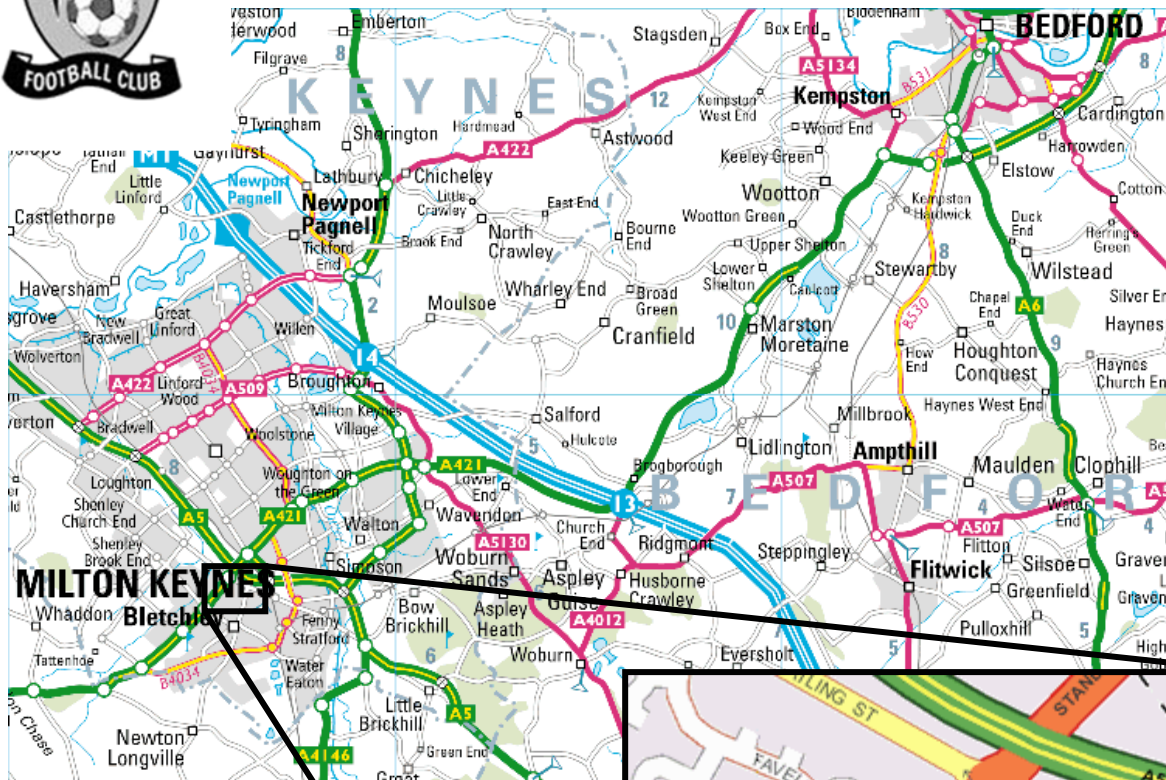

Ground Directions

Bletchley Colts FC

Directions:

Take A421 to M1 junction 13

Go over M1 and continue on A421 to Milton Keynes.

At roundabout, take 3rd exit onto Standing Way (H8), A421.

Follow Standing Way through Milton Keynes and cross A5.

At roundabout with Watling Street, go straight on and take next left into Denbigh Hall Drive.

At the end turn right into Whaddon Way and then right again into Sutherland Grove.

Turn right into Kincardine Drive and then right into Highland Close.